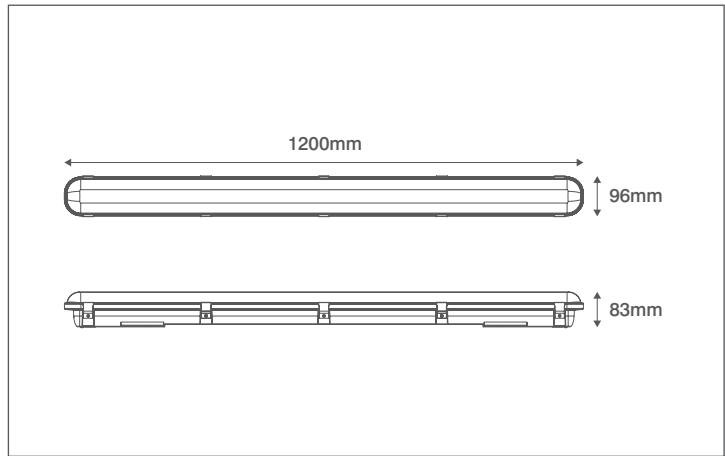

Product Code: OV80121MW

Description: 21W 1200mm Linear Utility LED Light With Microwave - IP65

General Information

Dimensions	1200mm (L) x 96mm (W) x 83mm (D)
Materials	Base: Polycarbonate Frosted Diffuser: Polycarbonate
Base Finish	Light Grey
Product Weight	1.59Kg
Dimmable	No
Ingress Protection	IP65
IK Rating	IK08
Mounting	Ceiling, Wall or Suspended
Warranty	5 Years

Supply & Power

Input Voltage & Frequency	220-240V~ 50/60Hz
Electrical Safety	Class I
Input Power	21W
Input Current	105mA
Inrush Current	2A (84ms)
Power Factor	>0.9
Ambient Temperature (Ta)	-20°C - +40°C
Critical Temperature	+90°C
Terminations	5 Pole Push Fit Terminal Block
Cable Input Component	20mm IP68 Nylon Gland Supplied
Fixing Components	Surface and Suspension Brackets Supplied

Luminaire Output

Colour Temperature	4000K
CRI	>80
Typical Luminous Flux	2520lm
Efficacy	120lm/W
Beam Angle	105°
LED Lifetime (L70)	50,000 Hours
Fixing Components	Surface and Suspension Brackets Supplied