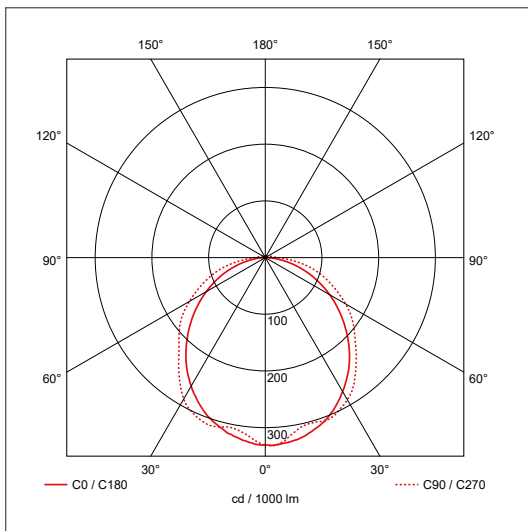

Product Code: OV80121EM

Description: 23W 1200mm Linear Utility LED Light With Emergency - IP65

General Information

Dimensions	1200mm (L) x 96mm (W) x 83mm (D)
Materials	Base: Polycarbonate Frosted Diffuser: Polycarbonate
Base Finish	Light Grey
Product Weight	1.78Kg
Dimmable	No
Ingress Protection	IP65
IK Rating	IK08
Mounting	Ceiling, Wall or Suspended
Warranty	5 Years

Supply & Power

Input Voltage & Frequency	220-240V~ 50/60Hz
Electrical Safety	Class I
Input Power	23W
Input Current	115mA
Inrush Current	3A (264ms)
Power Factor	>0.9
Ambient Temperature (Ta)	0°C - +40°C
Critical Temperature	+90°C
Terminations	5 Pole Push Fit Terminal Block
Cable Input Component	20mm IP68 Nylon Gland Supplied
Fixing Components	Surface and Suspension Brackets Supplied

Accessories

OVEMB6415LIS	6.4V 1500mAh LiFePo4 Serial Battery - Serial
--------------	--

Luminaire Output

Colour Temperature	4000K
CRI	>80
Typical Luminous Flux	2520lm
Efficacy	110lm/W
Beam Angle	105°
LED Lifetime (L70)	50,000 Hours
Fixing Components	Surface and Suspension Brackets Supplied