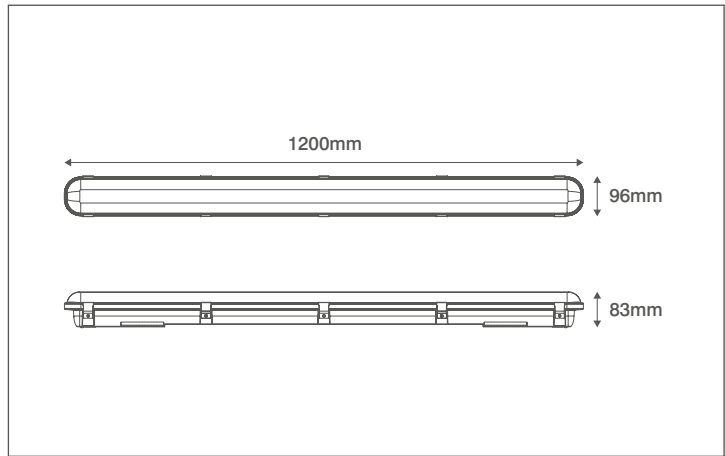

Product Code: OV80121EM

Description: 23W 1200mm Linear Utility LED Light With Emergency - IP65

General Information

Dimensions	1200mm (L) x 96mm (W) x 83mm (D)
Materials	Base: Polycarbonate Frosted Diffuser: Polycarbonate
Base Finish	Light Grey
Product Weight	1.78Kg
Dimmable	No
Ingress Protection	IP65
IK Rating	IK08
Mounting	Ceiling, Wall or Suspended
Warranty	5 Years

Supply & Power

Input Voltage & Frequency	220-240V~ 50/60Hz
Electrical Safety	Class I
Input Power	23W
Input Current	115mA
Inrush Current	3A (264ms)
Power Factor	>0.9
Ambient Temperature (Ta)	0°C - +40°C
Critical Temperature	+90°C
Terminations	5 Pole Push Fit Terminal Block
Cable Input Component	20mm IP68 Nylon Gland Supplied
Fixing Components	Surface and Suspension Brackets Supplied