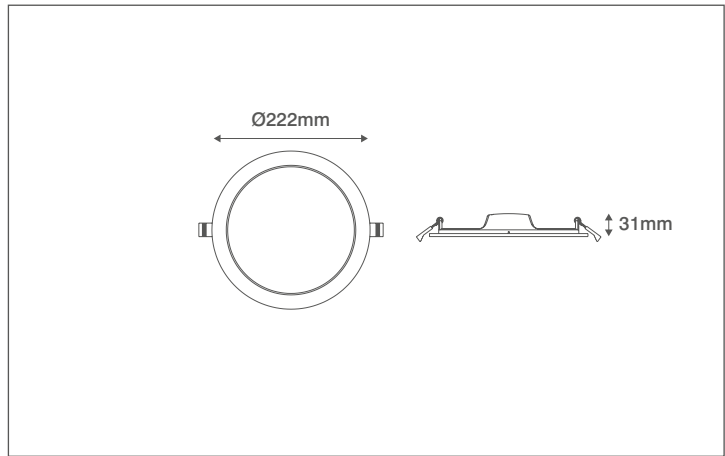

Product Code: OV6118WW

Description: 18W 222mm Diameter LED Downlight - 3000K - White

### General Information

Dimensions	222mm Diameter x 31mm (D)
Materials	Body: Polycarbonate + ABS
	Diffuser: Polystyrene
	Light Guide Plate (LGP): Polystyrene
Finish	White (RAL 9016)
Product Weight	0.43Kg
Cutout	200mm Diameter
Ingress Protection	IP20
Ceiling Thickness	20mm Max.
Warranty	2 Years

### Luminaire Output

Colour Temperature	3000K
CRI	>80
Typical Luminous Flux	1350lm
Efficacy	75lm/W
Beam Angle	110°
LED Lifetime (L70)	30,000 Hours