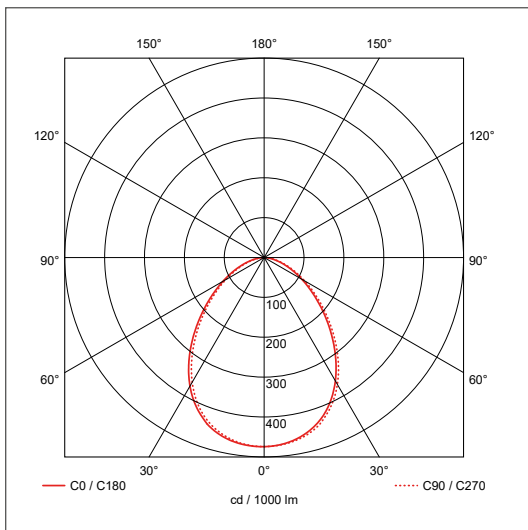

Product Code: OV3600CH5WD

Description: 5.5W LED Fire Rated Dimmable Downlight - IP65 - 2700K - Chrome

General Information

| | |
|--------------------|----------------------------------|
| Dimensions | 83mm Diameter x 52mm (D) |
| Materials | Front Bezel: ABS |
| | Rear Housing: Powdercoated Steel |
| Finish | Polished Chrome |
| Product Weight | 0.165Kg |
| Cutout | 70-75mm Diameter |
| Dimmable | Yes |
| Ingress Protection | IP65 |
| Warranty | 2 Years |

Luminaire Output

| | |
|-----------------------|--------------|
| Colour Temperature | 2700K |
| CRI | >80 |
| Typical Luminous Flux | 230lm |
| Efficacy | 63lm/W |
| Beam Angle | 90° |
| LED Lifetime (L70) | 20,000 Hours |