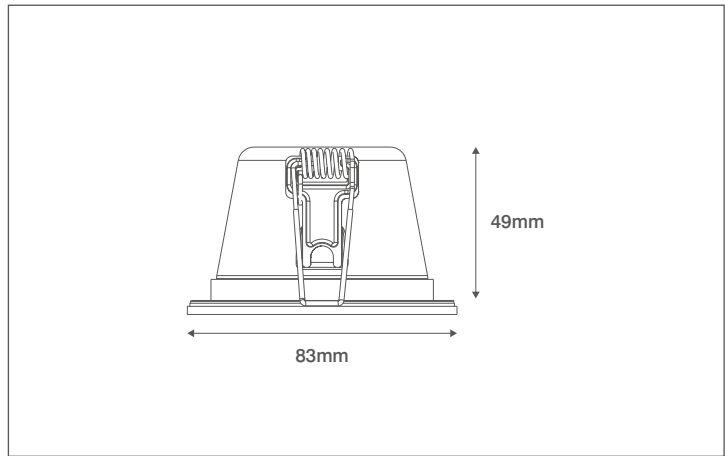

Product Code: OV3600CH5WD

Description: 5.5W LED Fire Rated Dimmable Downlight - IP65 - 2700K - Chrome

General Information

| | |
|--------------------|----------------------------------|
| Dimensions | 83mm Diameter x 52mm (D) |
| Materials | Front Bezel: ABS |
| | Rear Housing: Powdercoated Steel |
| Finish | Polished Chrome |
| Product Weight | 0.165Kg |
| Cutout | 70-75mm Diameter |
| Dimmable | Yes |
| Ingress Protection | IP65 |
| Warranty | 2 Years |

Accessories

| | |
|--------------|----------------------------------------------------------------|
| OVSP3120CH | 130mm Diameter (75mm Aperture) Converter Plate - Chrome |
| OVISC1020 | Insulation Support Bracket |
| OVEMCG2305M3 | 3 Hour Universal Emergency Pack With prewired Flow™ Connectors |