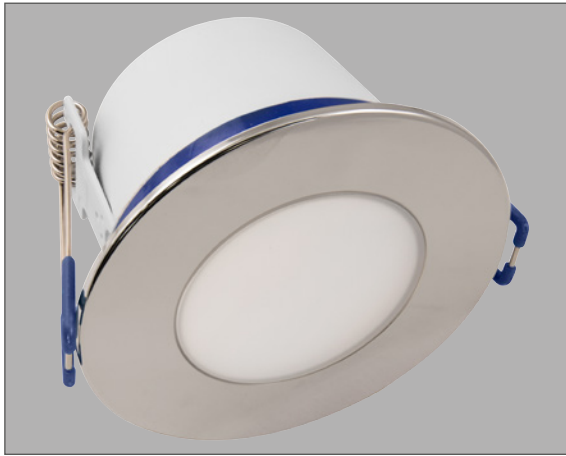

Product Code: OV3600CH5WD

Description: 5.5W LED Fire Rated Dimmable Downlight - IP65 - 2700K - Chrome

General Information

| | |
|--------------------|----------------------------------|
| Dimensions | 83mm Diameter x 52mm (D) |
| Materials | Front Bezel: ABS |
| | Rear Housing: Powdercoated Steel |
| Finish | Polished Chrome |
| Product Weight | 0.165Kg |
| Cutout | 70-75mm Diameter |
| Dimmable | Yes |
| Ingress Protection | IP65 |
| Warranty | 2 Years |

Accessories

| | |
|--------------|----------------------------------------------------------------|
| OVSP3120CH | 130mm Diameter (75mm Aperture) Converter Plate - Chrome |
| OVISC1020 | Insulation Support Bracket |
| OVEMCG2305M3 | 3 Hour Universal Emergency Pack With prewired Flow™ Connectors |