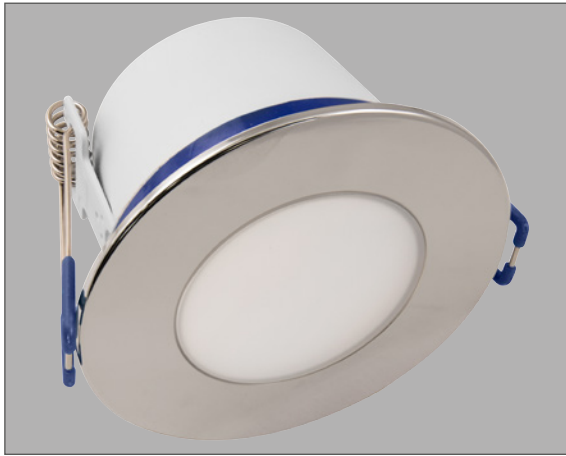

Product Code: OV3600CH5CD

Description: 5.5W LED Fire Rated Dimmable Downlight - IP65 - 4000K - Chrome

General Information

Dimensions	83mm Diameter x 52mm (D)
Materials	Front Bezel: ABS
	Rear Housing: Powdercoated Steel
Finish	Polished Chrome
Product Weight	0.165Kg
Cutout	70-75mm Diameter
Dimmable	Yes
Ingress Protection	IP65
Warranty	2 Years

Accessories

OVSP3120CH	130mm Diameter (75mm Aperture) Converter Plate - Chrome
OVISC1020	Insulation Support Bracket
OVEMCG2305M3	3 Hour Universal Emergency Pack With prewired Flow™ Connectors

Luminaire Output

Colour Temperature	4000K
CRI	>80
Typical Luminous Flux	360lm
Efficacy	70lm/W
Beam Angle	90°
LED Lifetime (L70)	20,000 Hours

Additional Approvals

Fire Rating	30, 60 & 90 minutes
Acoustic Rating	0dB (zero impact on sound insulation)
Air Flow™	BS 5250: 2011 compliant