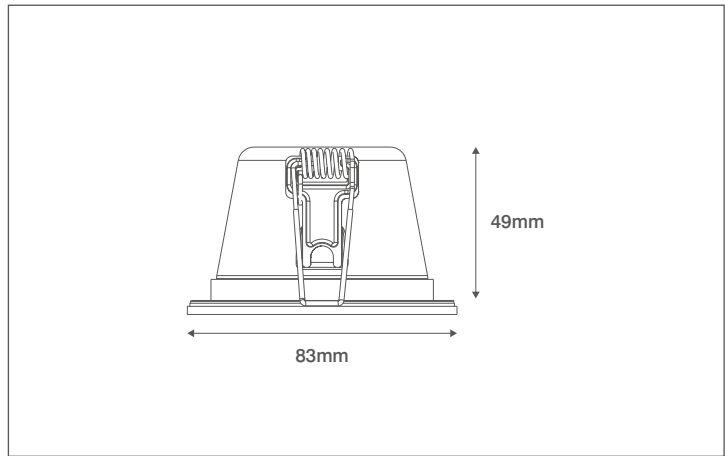

Product Code: OV3600CH5CD

Description: 5.5W LED Fire Rated Dimmable Downlight - IP65 - 4000K - Chrome

General Information

Dimensions	83mm Diameter x 52mm (D)
Materials	Front Bezel: ABS
	Rear Housing: Powdercoated Steel
Finish	Polished Chrome
Product Weight	0.165Kg
Cutout	70-75mm Diameter
Dimmable	Yes
Ingress Protection	IP65
Warranty	2 Years

Accessories

OVSP3120CH	130mm Diameter (75mm Aperture) Converter Plate - Chrome
OVISC1020	Insulation Support Bracket
OVEMCG2305M3	3 Hour Universal Emergency Pack With prewired Flow™ Connectors

Luminaire Output