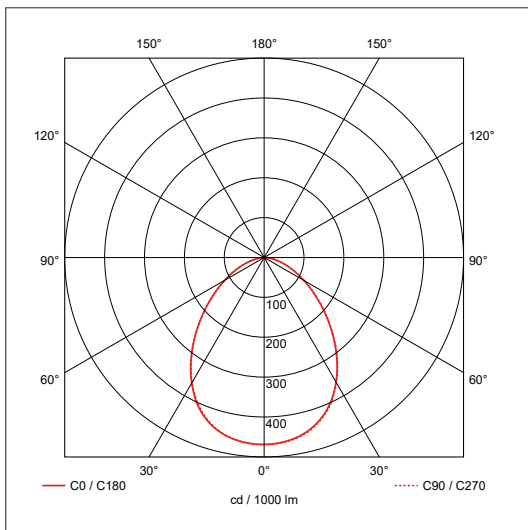

Product Code: OV3600CH5CD

Description: 5.5W LED Fire Rated Dimmable Downlight - IP65 - 4000K - Chrome

General Information

Dimensions	83mm Diameter x 52mm (D)
Materials	Front Bezel: ABS
	Rear Housing: Powdercoated Steel
Finish	Polished Chrome
Product Weight	0.165Kg
Cutout	70-75mm Diameter
Dimmable	Yes
Ingress Protection	IP65
Warranty	2 Years

Colour Temperature	4000K
CRI	>80
Typical Luminous Flux	360lm
Efficacy	70lm/W
Beam Angle	90°
LED Lifetime (L70)	20,000 Hours

Additional Approvals

Fire Rating	30, 60 & 90 minutes
Acoustic Rating	0dB (zero impact on sound insulation)
Air Flow™	BS 5250: 2011 compliant