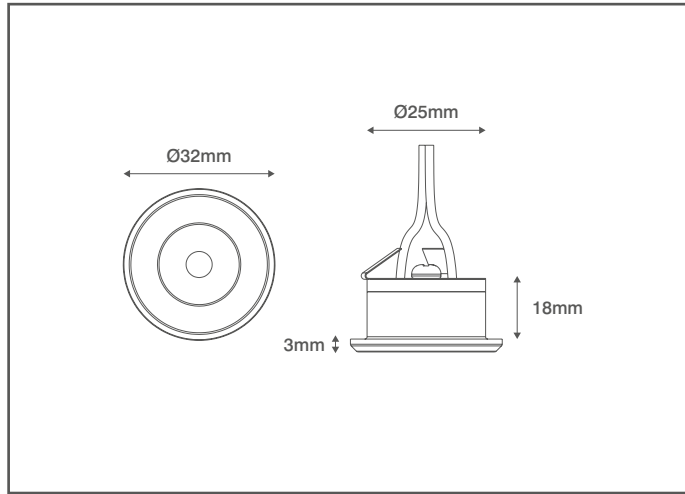

Product Code: OV204DLSC

Description: 12V 0.8W LED Plastic Recessed Circular Starlight - IP44 - 6000K - Satin Chrome

General Information

Dimensions	32mm Diameter x 18mm (D)
Recess Depth	18mm
Materials	Housing: Thermoplastic Lens: Clear Polycarbonate
Finish	Satin Chrome
Product Weight	0.026Kg
Cutout	26mm Diameter
Ingress Protection	IP44
Warranty	1 Year

Supply & Power

Input Voltage	12V DC
Electrical Safety	Class III (SELV)
Input Power	0.8W
LED Driver	Required (e.g. OVTR301)
Supply Cable	2 Core Cable 2 Metre Long

Luminaire Output

Colour Temperature	6000K
Typical Luminous Flux	80lm
LED Lifetime (L70)	20,000 Hours