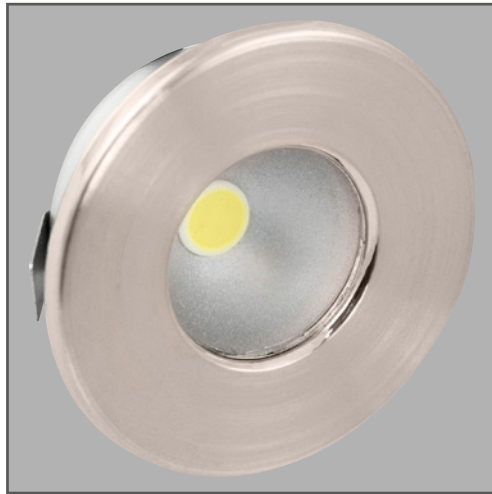

Product Code: OV204DLSC

Description: 12V 0.8W LED Plastic Recessed Circular Starlight - IP44 - 6000K - Satin Chrome

General Information

Dimensions	32mm Diameter x 18mm (D)
Recess Depth	18mm
Materials	Housing: Thermoplastic Lens: Clear Polycarbonate
Finish	Satin Chrome
Product Weight	0.026Kg
Cutout	26mm Diameter
Ingress Protection	IP44
Warranty	1 Year

Supply & Power

Input Voltage	12V DC
Electrical Safety	Class III (SELV)
Input Power	0.8W
LED Driver	Required (e.g. OVTR301)
Supply Cable	2 Core Cable 2 Metre Long

Luminaire Output

Colour Temperature	6000K
Typical Luminous Flux	80lm
LED Lifetime (L70)	20,000 Hours

Accessories

OVTR301	0.5-15Va 12V DC LED Driver (Non-dimmable)
---------	---