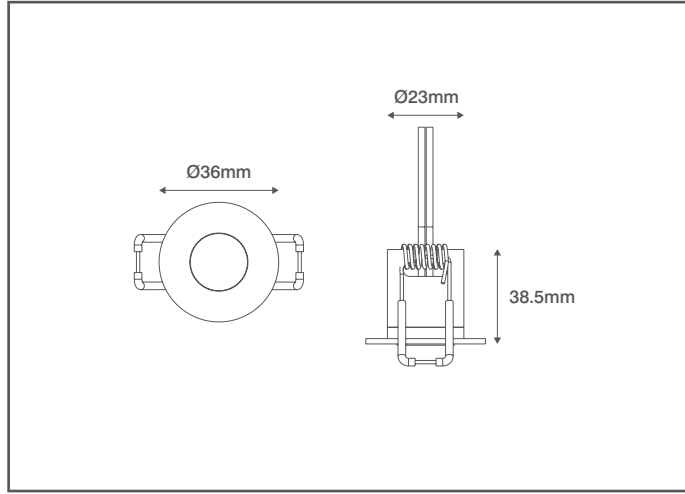

# Technical Specification

Product Code: OV203DLSC

Description: 12V 1.6W LED Cast Recessed Circular Starlight - IP44 - 6000K - Satin Chrome

### General Information

Dimensions	36mm Diameter x 38.5mm (D)
Recess Depth	38.5mm
Materials	Housing: Machined Aluminium Lens: Opal Polycarbonate
Finish	Satin Chrome
Product Weight	0.04Kg
Cutout	24mm Diameter
Ingress Protection	IP44
Ceiling Thickness	25mm Max.
Warranty	1 Year

### Supply & Power

Input Voltage	12V DC
Electrical Safety	Class III (SELV)
Input Power	1.6W
LED Driver	Required (e.g. OVTR301)
Supply Cable	2 Core Cable 230mm Long