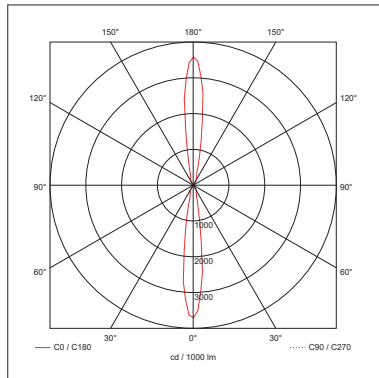

General Information

Dimensions (mm)	90 (W) x 120 (D) x 240 (H)
Materials	Body: Powdercoated Aluminium
Finish	Grey (RAL7024)
Product Weight (Kg)	1.05
Ingress Protection	IP54
Mounting	Wall
Warranty (Years)	3

Supply & Power Information

Input Voltage & Frequency (V~ / Hz)	230 50/60
Safety Class	I
Circuit Wattage (W)	2 x 6 (12)
LED Wattage (W)	2 x 6 (12)
Inrush Current/Time	<10A (<0.5s)
Power Factor	>0.9
Operating Temperature (°C)	-20 to +40
Critical Temperature (°C)	+80
Driver Information	Integrated
Input Terminations	Terminal Block (Screw Terminals)

Luminaire Output

Colour Temperature (K)	4000
Colour Render Index (CRI)	>80
Typical Luminous Flux (lm)	2 x 436 (872)
Efficacy (lm/W)	73
Beam Angle (°)	60 (Top & Bottom)
Flicker Free	Yes
LED Lifetime (L70) (Hours)	50,000