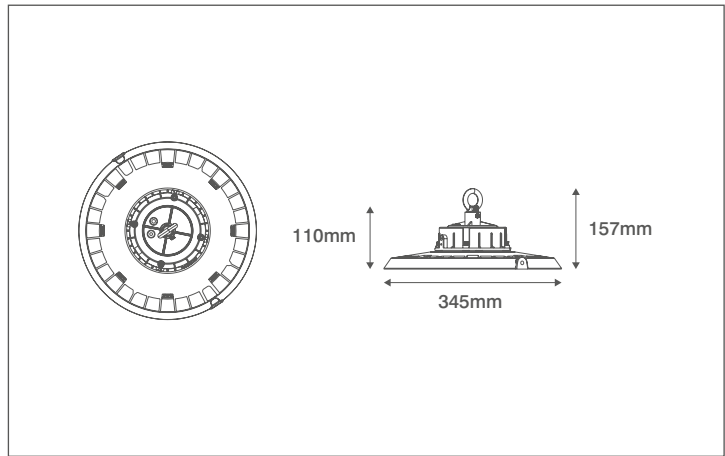

Product Code: OV108150

Description: 150W LED 1-10V Dimmable Highbay - IP65 - 4000K - Black

General Information

Dimensions	345mm Diameter x 157mm (D) (With Hook)
Materials	Body: Powdercoated Aluminium Diffuser: Polycarbonate
Finish	Black (RAL 9004)
Product Weight	3.11Kg
Dimmable	Yes - 0(1)-10V
Ingress Protection	IP65
IK Rating	IK10
Warranty	4 Years

Supply & Power

Input Voltage & Frequency	100-277V~ 50/60Hz
Electrical Safety	Class I
Input Power	150W
Input Current	652mA
Inrush Current	53.8A (732 μ s)
Power Factor	0.97
Ambient Temperature (Ta)	-40°C - +45°C
Critical Temperature	>65°C @25°C
Input Mains Cable	3 x 1mm ² H05-RNF (3 Metres)
0(1)-10V Input Cable	2 x 20 AWG (3 Metres) - Black

Accessories

OVWB1082 | Bracket For 150W Grus Highbay Fitting

Luminaire Output

Colour Temperature	4000K
CRI	70
Typical Luminous Flux	18310lm
Efficacy	118lm/W
Beam Angle	90°
LED Lifetime (L70)	36,000 Hours