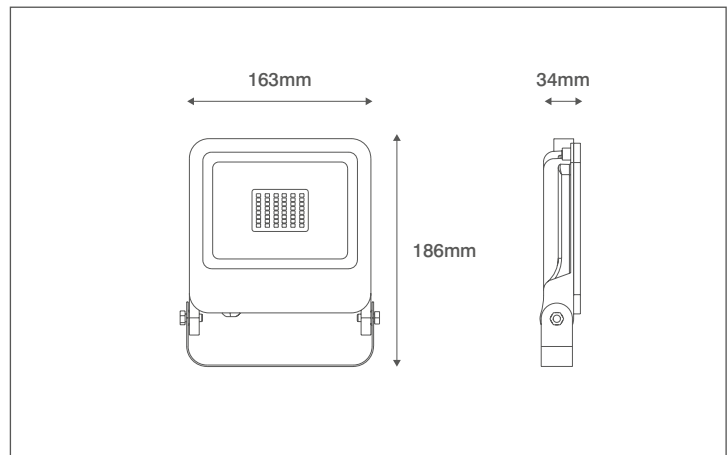

Product Code: OV10130BKWW

Description: 30W LED Floodlight - IP65 - 3000K - Black

### General Information

Dimensions	163mm (W) x 186mm (H) x 34mm (D)
Materials	Body: Powdercoated Aluminium Diffuser: Prismatic Glass
Finish	Black (RAL 9004)
Product Weight	0.57Kg
Dimmable	No
Ingress Protection	IP65
IK Rating	IK06
Warranty	3 Years

### Supply & Power

Input Voltage & Frequency	240V~ 50/60Hz
Electrical Safety	Class I
Input Power	30W
Input Current	46mA
Inrush Current	0.326A (84µs)
Power Factor	0.9
Ambient Temperature (Ta)	-20°C - +45°C
Critical Temperature	-40°C - +70°C
Input Mains Cable	3 x 1mm <sup>2</sup> H05-RNF (1 Metre)