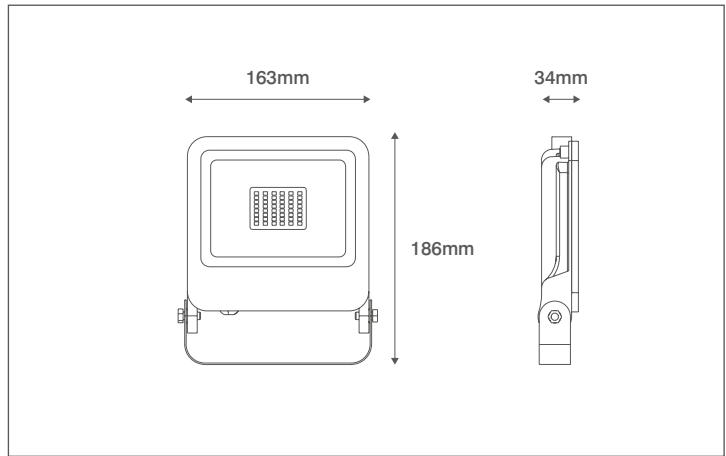

Product Code: OV10130BKCW

Description: 30W LED Floodlight - IP65 - 4000K - Black

General Information

Dimensions	163mm (W) x 186mm (H) x 34mm (D)
Materials	Body: Powdercoated Aluminium Diffuser: Prismatic Glass
Finish	Black (RAL 9004)
Product Weight	0.57Kg
Dimmable	No
Ingress Protection	IP65
IK Rating	IK06
Warranty	3 Years

Supply & Power

Input Voltage & Frequency	240V~ 50/60Hz
Electrical Safety	Class I
Input Power	30W
Input Current	46mA
Inrush Current	0.326A (84µs)
Power Factor	0.9
Ambient Temperature (Ta)	-20°C - +45°C
Critical Temperature	-40°C - +70°C
Input Mains Cable	3 x 1mm ² H05-RNF (1 Metre)

Luminaire Output

Colour Temperature	4000K
CRI	>80
Typical Luminous Flux	2400lm
Efficacy	80lm/W
Beam Angle	110°
LED Lifetime (L70)	30,000 Hours