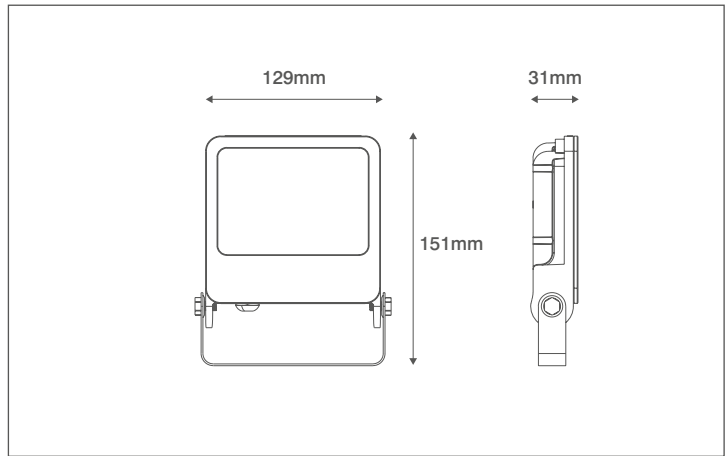

Product Code: OV10120WHCW

Description: 20W LED Floodlight - IP65 - 4000K - White

General Information

Dimensions	129mm (W) x 151mm (H) x 31mm (D)
Materials	Body: Powdercoated Aluminium Diffuser: Prismatic Glass
Finish	White (RAL 9003)
Product Weight	0.385Kg
Dimmable	No
Ingress Protection	IP65
IK Rating	IK06
Warranty	3 Years

Supply & Power

Input Voltage & Frequency	240V~ 50/60Hz
Electrical Safety	Class I
Input Power	20W
Input Current	46mA
Inrush Current	0.047A (56µs)
Power Factor	0.9
Ambient Temperature (Ta)	-20°C - +45°C
Critical Temperature	-40°C - +70°C
Input Mains Cable	3 x 1mm ² H05-RNF (1 Metre)

Luminaire Output

Colour Temperature	4000K
CRI	>80
Typical Luminous Flux	1600lm
Efficacy	80lm/W
Beam Angle	110°
LED Lifetime (L70)	30,000 Hours