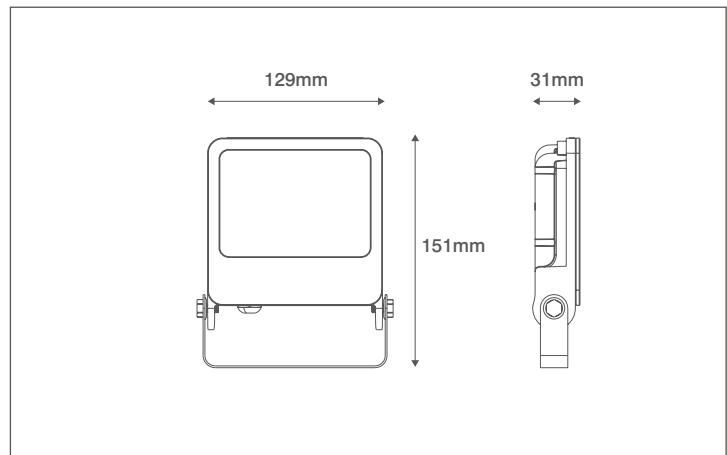

Product Code: OV10120BKCW

Description: 20W LED Floodlight - IP65 - 4000K - Black

### General Information

Dimensions	129mm (W) x 151mm (H) x 31mm (D)
Materials	Body: Powdercoated Aluminium Diffuser: Prismatic Glass
Finish	Black (RAL 9004)
Product Weight	0.385Kg
Dimmable	No
Ingress Protection	IP65
IK Rating	IK06
Warranty	3 Years