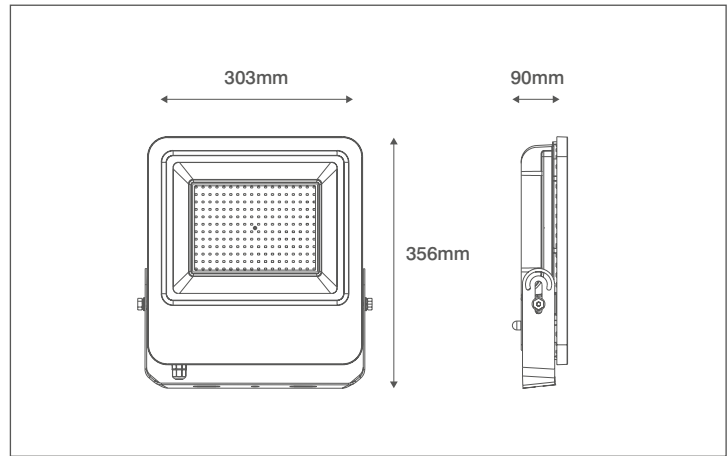

Product Code: OV101150BKCWPC

Description: 150W LED Floodlight With Photocell - IP65 - 4000K - Black

General Information

Dimensions	303mm (W) x 356mm (H) x 90mm (D)
Materials	Body: Powdercoated Aluminium Diffuser: Prismatic Glass
Finish	Black (RAL 9004)
Product Weight	3.4Kg
Dimmable	No
Ingress Protection	IP65
IK Rating	IK07
Warranty	3 Years

Supply & Power

Input Voltage & Frequency	220-240V~ 50/60Hz
Electrical Safety	Class I
Input Power	150W
Input Current	46mA
Inrush Current	0.5675A (74µs)
Power Factor	0.9
Ambient Temperature (Ta)	-20°C - +45°C
Critical Temperature	-40°C - +70°C
Input Mains Cable	3 x 1mm ² H05-RNF (1 Metre)

Luminaire Output

Colour Temperature	4000K
CRI	>80
Typical Luminous Flux	13500lm
Efficacy	90lm/W
Beam Angle	110°
LED Lifetime (L70)	30,000 Hours

Photocell Information

Lux Level ON	10 - 20 Lux
Lux Level OFF	30 - 60 Lux