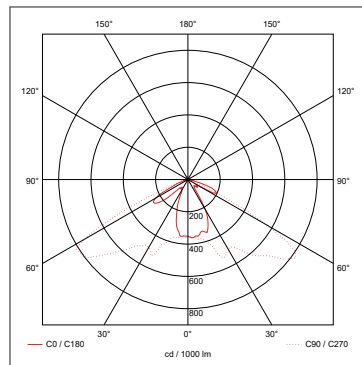

Escape Route 1 lux min

Mounting Height	Axial/Wall	Axial/Axial	Transverse/Axial	Transverse/Transverse	Transverse/Wall
2.0m	1.5	7.6	8.5	9	4
2.5m	1.6	4.3	7.5	10.5	5
3.0m	1.8	4.2	8.2	12.2	5.3

Illuminance values based on a maintenance factor of 0.8
Photometric spacing data 1 Lux (centre to centre in metres on emergency escape routes)

Emergency (DC)