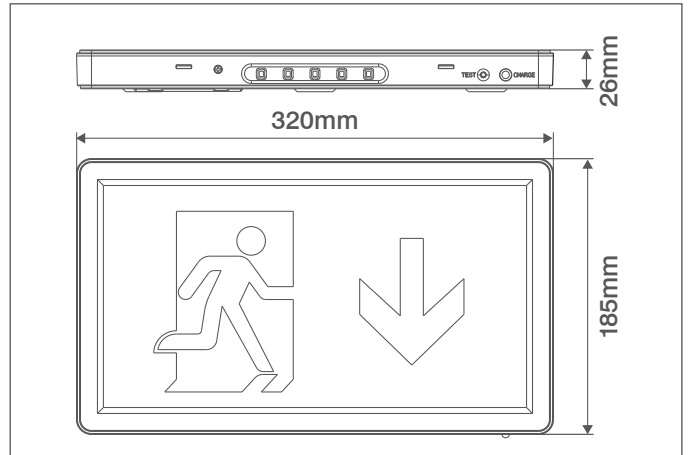

Product Code: OEE3

Description: 3W LED IP20 Maintained Emergency Exit Box All Legends

### General Information

Dimensions (mm)	320 (L) x 26 (H) x 185 (W)
Materials	Housing: Polycarbonate; Sign: Acrylic
Colour	White
Product Weight (Kg)	0.72
Ingress Protection	IP20
Warranty (Years)	5

### Luminaire Output

Colour Temperature (K)	6500
Typical Luminous Flux (lm)	36
Efficacy (lm/W)	51
Beam Angle (°)	120
Colour Render Index (CRI)	≥70
Viewing Distance (M)	24
LED Lifetime (L70) (Hours)	50000