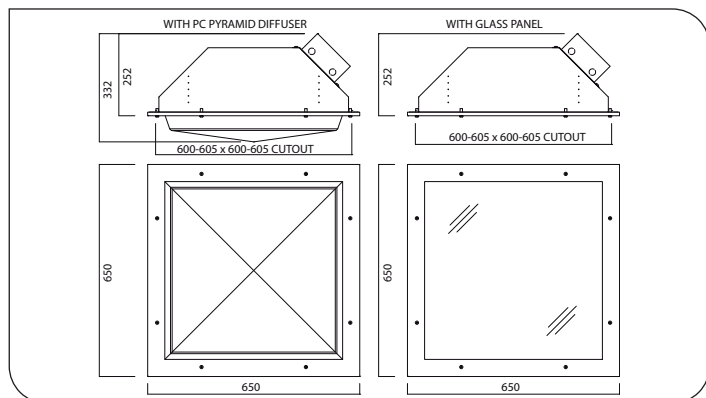

ORDER CODE	DESCRIPTION
NTI120/LED/PC/750	TIOGA 120W LED CANOPY+PC COVER+LAMP
NTI150SON-T/PC/220	TIOGA 150W SON CANOPY+PC COVER+LAMP
NTI250SON-T/PC/220	TIOGA 250W SON CANOPY+PC COVER+LAMP
NTI400SON-T/PC/220	TIOGA 400W SON CANOPY+PC COVER+LAMP
NTI250HQI-T/PC/740	TIOGA 250W HQI CANOPY+PC COVER+LAMP
NTI400HQI-T/PC/740	TIOGA 400W HQI CANOPY+PC COVER+LAMP

SPARES AND ATTACHMENTS

ORDER CODE	DESCRIPTION
NTI/GLASS	TIOGA GLASS COVER 564X564X4
NTI/COVER/PYRAMID/PC	TIOGA POLYCARBONATE PYRAMID COVER 565X565
NTI/GEAR-TRAY/120/LED	TIOGA GEAR TRAY C/W 120W LED DRIVER
NGEAR-TRAY/150SON	GEAR TRAY UNIVERSAL 150W SON STD IGNITOR
NGEAR-TRAY/250SON	GEAR TRAY UNIVERSAL 250W SON STD IGNITOR
NGEAR-TRAY/400SON	GEAR TRAY UNIVERSAL 400W SON STD IGNITOR
NGEAR-TRAY/250HQI	GEAR TRAY UNIVERSAL 250W HQI STD IGNITOR
NGEAR-TRAY/400HQI	GEAR TRAY UNIVERSAL 400W HQI STD IGNITOR