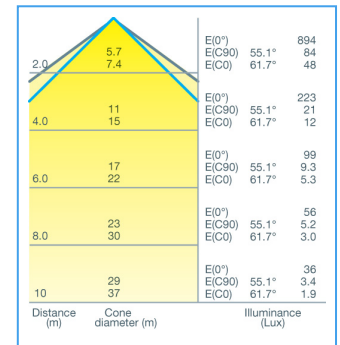

Atlas Low/High Bay 75W 11250 lumens

EL75ALB

PRODUCT DATA

LUMENS (lm)	11250lm
WATTAGE (W)	75W
COLOUR TEMPERATURE (K)	5000K
WEIGHT (kg)	1.93kg
BEAM ANGLE	110°x120°
CRI	>80
REPLACEMENT FOR	250W MH/SON
DIMENSIONS (mm)	270 x 453 x 69mm
PRODUCT TYPE	Low bays
EFFICIENCY (lm/w)	150lm/W
RATED LIFETIME (hrs)	35,000hrs
IP	54
IK	10
WORKING ENVIRONMENT	-20°C - 40°C
WARRANTY	3
L70 RATING (hrs)	>80000

COMMERCIAL APPLICATIONS

Warehouses, factories, sports arenas, sports halls, retail outlets.

POLAR CURVE DIAGRAM

CONE DIAGRAM

DIMENSIONS