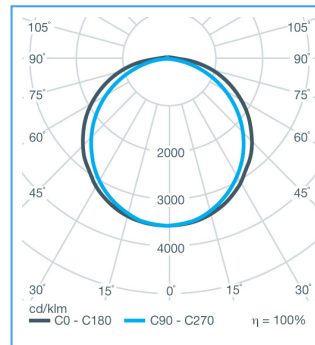

Atlas Low/High Bay 75W 11250 lumens

EL75ALB

PRODUCT DATA

LUMENS (lm)	11250lm
WATTAGE (W)	75W
COLOUR TEMPERATURE (K)	5000K
WEIGHT (kg)	1.93kg
BEAM ANGLE	110°x120°
CRI	>80
REPLACEMENT FOR	250W MH/SON
DIMENSIONS (mm)	270 x 453 x 69mm
PRODUCT TYPE	Low bays
EFFICIENCY (lm/w)	150lm/W
RATED LIFETIME (hrs)	35,000hrs
IP	54
IK	10
WORKING ENVIRONMENT	-20°C - 40°C
WARRANTY	3
L70 RATING (hrs)	>80000

COMMERCIAL APPLICATIONS

Warehouses, factories, sports arenas, sports halls, retail outlets.

POLAR CURVE DIAGRAM

CONE DIAGRAM

DIMENSIONS