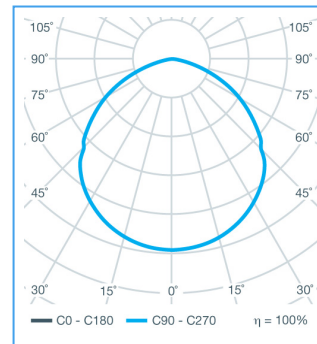

## PRODUCT DATA

LUMENS (lm)	15000lm
DIMMABLE	1-10
WATTAGE (W)	100W
COLOUR TEMPERATURE (K)	5000K
EMERGENCY	YES
WEIGHT (kg)	3.6kg
BEAM ANGLE	90°
CRI	>80
REPLACEMENT FOR	250W MH/SON
DIMENSIONS (mm)	φ260×175mm
PRODUCT TYPE	Low bays
EFFICIENCY (lm/w)	150lm/W
RATED LIFETIME (hrs)	50,000hrs
IP	65
WORKING ENVIRONMENT	5°C to 30°C
WARRANTY	5
L70 RATING (hrs)	>80000

## KEY FEATURES

Ideal for installations at height of 5-8 metres, the Sirius Low Bay 15000 lumen with emergency self test function is easy to install with flexible mounting options. It is fully compliant with emergency lighting regulation ensuring that when there is a power outage, it gives sufficient light for 3 hours from a battery unit. It comes with a dimmable driver as standard and Philips Lumiled chips to ensure high efficiency and reliability. Perfect for projects and installations of all sizes. The lumen output when the fitting is in emergency mode is 500lm.

## POLAR CURVE DIAGRAM

## DIMENSIONS