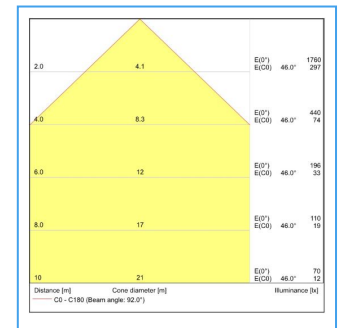

## PRODUCT DATA

LUMENS (lm)	15000lm
DIMMABLE	1-10
WATTAGE (W)	100W
COLOUR TEMPERATURE (K)	5000K
EMERGENCY	YES
WEIGHT (kg)	3.6kg
BEAM ANGLE	90°
CRI	>80
REPLACEMENT FOR	250W MH/SON
DIMENSIONS (mm)	φ260×175mm
PRODUCT TYPE	Low bays
EFFICIENCY (lm/w)	150lm/W
RATED LIFETIME (hrs)	50,000hrs
IP	65
WORKING ENVIRONMENT	5°C to 30°C
WARRANTY	5
L70 RATING (hrs)	>80000

## KEY FEATURES

Ideal for installations at height of 5-8 metres, the Sirius Low Bay 15000 lumen with emergency self test function is easy to install with flexible mounting options. It is fully compliant with emergency lighting regulation ensuring that when there is a power outage, it gives sufficient light for 3 hours from a battery unit. It comes with a dimmable driver as standard and Philips Lumiled chips to ensure high efficiency and reliability. Perfect for projects and installations of all sizes. The lumen output when the fitting is in emergency mode is 500lm.

## DIMENSIONS