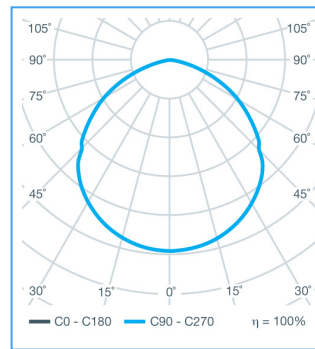

## PRODUCT DATA

LUMENS (lm)	15000lm
DIMMABLE	1-10
WATTAGE (W)	100W
COLOUR TEMPERATURE (K)	5000K
EMERGENCY	YES
WEIGHT (kg)	3.1kg
MICROWAVE	YES
BEAM ANGLE	90°
CRI	>80
REPLACEMENT FOR	250W MH/SON
DIMENSIONS (mm)	∅260×175mm
PRODUCT TYPE	Low bays
EFFICIENCY (lm/w)	150lm/W
RATED LIFETIME (hrs)	50,000hrs
IP	65
<b>WORKING ENVIRONMENT</b>	
-30°C to 50°C (5°C to 30°C for Emer.)	
WARRANTY	5
L70 RATING (hrs)	>80000
DAYLIGHT HARVESTING	YES

## POLAR CURVE DIAGRAM

## DIMENSIONS