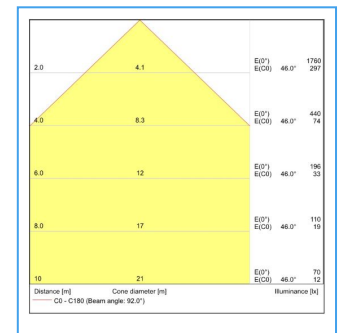

## PRODUCT DATA

LUMENS (lm)	15000lm
DIMMABLE	1-10
WATTAGE (W)	100W
COLOUR TEMPERATURE (K)	5000K
EMERGENCY	YES
WEIGHT (kg)	3.1kg
MICROWAVE	YES
BEAM ANGLE	90°
CRI	>80
REPLACEMENT FOR	250W MH/SON
DIMENSIONS (mm)	∅260×175mm
PRODUCT TYPE	Low bays
EFFICIENCY (lm/w)	150lm/W
RATED LIFETIME (hrs)	50,000hrs
IP	65
<b>WORKING ENVIRONMENT</b>	
-30°C to 50°C (5°C to 30°C for Emer.)	
WARRANTY	5
L70 RATING (hrs)	>80000
DAYLIGHT HARVESTING	YES

## KEY FEATURES

Ideal for installations at height of 5-8 metres, the Sirius Low Bay 15000 lumen is easy to install with flexible mounting options. It comes with a dimmable driver as standard and Philips Lumiled chips to ensure high efficiency and reliability. Perfect for projects and installations of all sizes.

## POLAR CURVE DIAGRAM

## DIMENSIONS