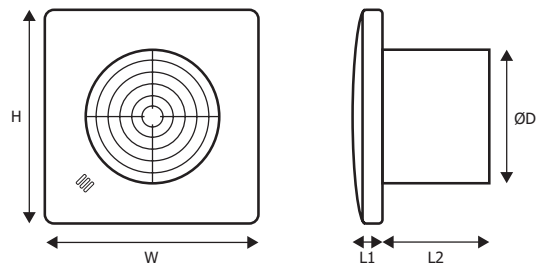

Call now to find out more: 01823 690 290

www.nationalventilation.co.uk Email: info@nvagroup.co.uk