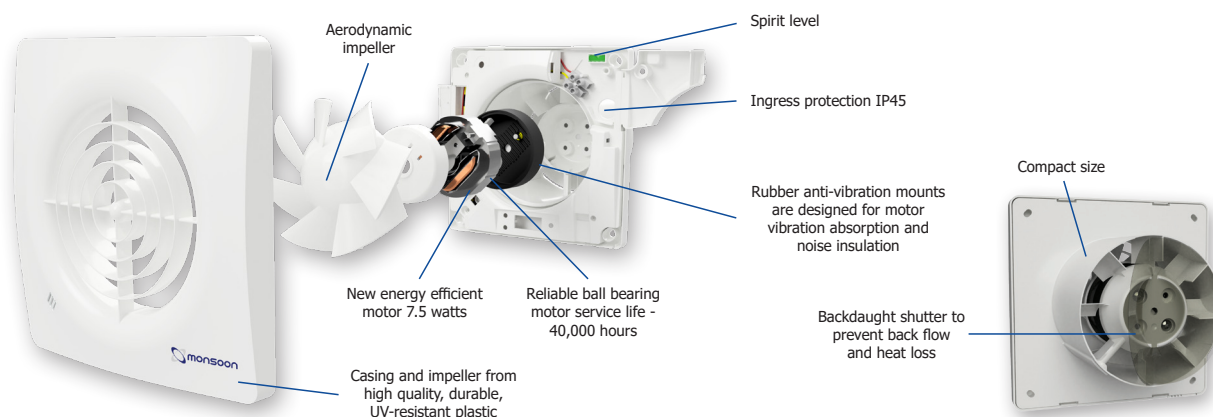

**NATIONAL
VENTILATION**

Manufacturers & suppliers
of  **monsoon** products

Monsoon Zone I Silence Range

- Improved performance - Can be installed with longer duct runs
- Quieter than ever - as low as 22dB(A)
- Easier to install - Easier wiring and handy spirit level
- Comes with our highest ever warranty - 5 years

Call now to find out more: 01823 690 290

www.nationalventilation.co.uk Email: info@nvagroup.co.uk

The new Monsoon Silence range is the latest innovative domestic ventilation solution, providing high extraction rates with low energy use and exceptionally quiet running levels. The fan comes with a long life ball bearing motor and a silent back draft shutter preventing air travelling back up the duct and into the room. The casing and impeller are made of durable high quality UV-resistant plastic, which helps to prevent degradation and discolouration of the plastic over time. The Mon-S100, S100T, S100HT and S100PC are also now available in a chrome finish, making this stylish fan match well with any modern interior.