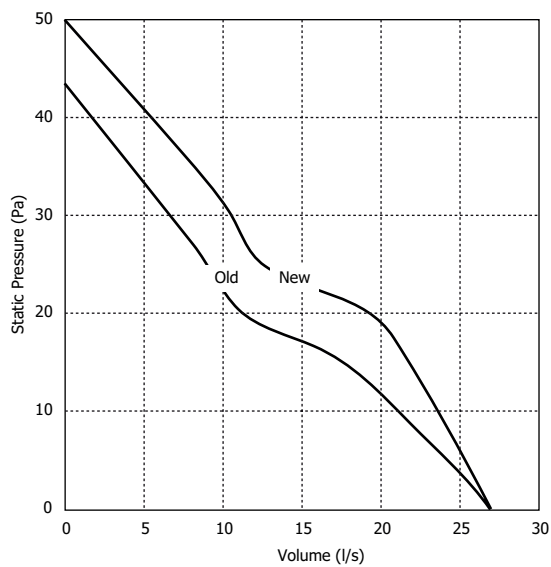

Technical data

	MON-S100		MON-S125		MON-S150	
	High	Low	High	Low	High	Low
Speed	High	Low	High	Low	High	Low
Volts at 50 Hz (V)	230	230	230	230	230	230
Power (W)	7.5	5	14	10.5	19	9
Specific Fan Power (W/l/s)	0.33	0.25	0.29	0.27	0.21	0.24
Current (A)	0.051	0.049	0.083	0.067	0.094	0.07
Performance (l/s)	27	20	48	38	89	37
Sound @ 3m dB(A)	25	22	38	29	41	32
Weight (Kg)	0.55	0.55	0.99	0.99	1.80	1.80
IP rating	IP45	IP45	IP45	IP45	IP45	IP45

Performance Comparison (MON-S100)

Dimensions

MODEL	H	W	L1	L2	ØD
MON-S100	160	160	22	80	99
MON-S125	185	185	29	100	120
MON-S150	227	227	30.5	111	146