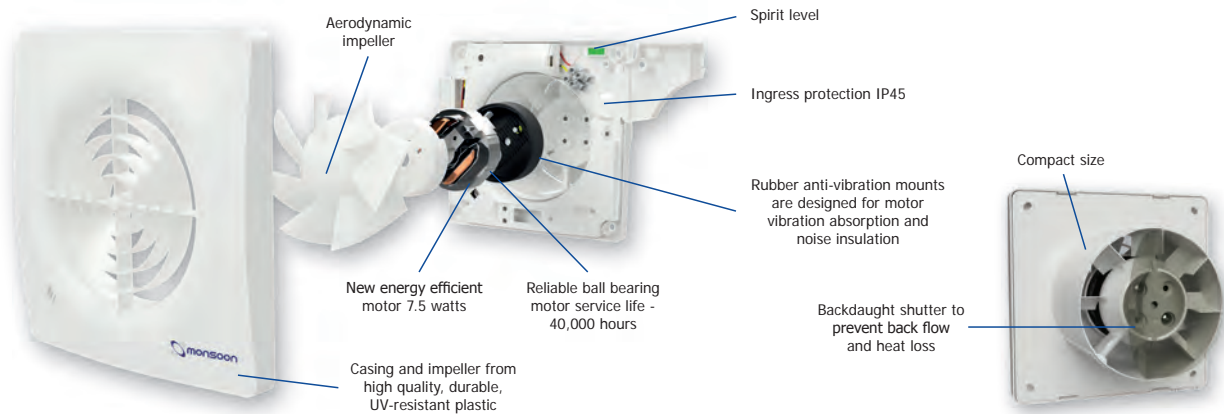

NOW EVEN BETTER!

Monsoon Zone 1 Silence Range

IMPROVED PERFORMANCE

Can be installed with
longer duct runs

EASIER TO INSTALL

Easier wiring and
handy spirit level

QUIETER

Quieter than ever
- as low as 22dB(A)

The new Monsoon Silence range is the latest innovative domestic ventilation solution, providing high extraction rates with low energy use and exceptionally quiet running levels. The fan comes with a long life ball bearing motor and a silent back draft shutter preventing air travelling back up the duct and into the room. The casing and impeller are made of durable high quality UV-resistant plastic, which helps to prevent degradation and discolouration of the plastic over time. The Mon-S100, S100T, S100HT and S100PC are also now available in a chrome finish, making this stylish fan match well with any modern interior.