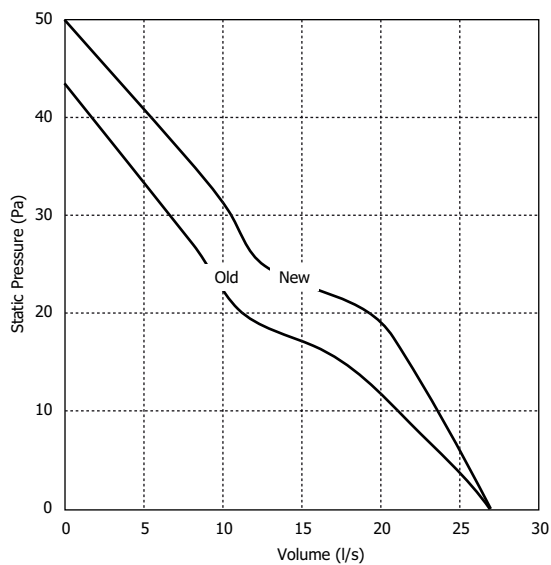

Technical data

	MON-S100		MON-S125		MON-S150	
	High	Low	High	Low	High	Low
Speed	High	Low	High	Low	High	Low
Volts at 50 Hz (V)	230	230	230	230	230	230
Power (W)	7.5	5	15	11	22	14
Specific Fan Power (W/l/s)	0.33	0.25	0.30	0.27	0.22	0.18
Current (A)	0.051	0.049	0.083	0.067	0.1	0.09
Performance (l/s)	27	20	48	39	91	75
Sound @ 3m dB(A)	25	22	32	29	38	32
Weight (Kg)	0.55	0.55	0.78	0.78	1.33	1.33
IP rating	IP45	IP45	IP45	IP45	IP45	IP45

Performance Comparison

Dimensions

MODEL	H	W	L1	L2	ØD
MON-S100	160	160	22	80	99
MON-S125	185	185	29	100	120
MON-S150	227	227	30.5	111	146