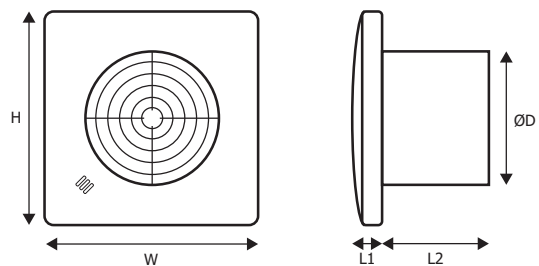

Call now to find out more: 01823 690 290

www.nationalventilation.co.uk Email: info@nvagroup.co.uk