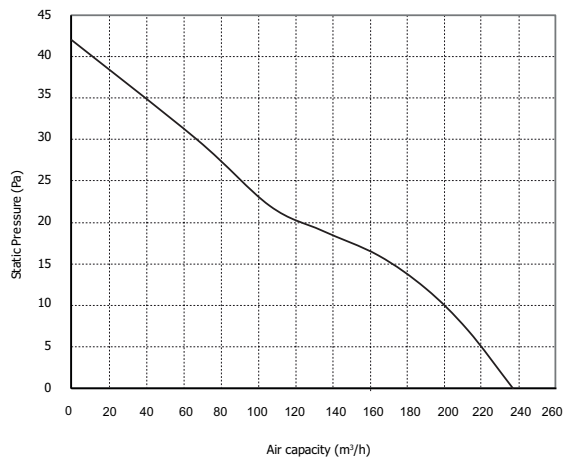

Performance

M150

Dimensions (mm)

MODEL	A	B	C	D	E
100mm	154	154	102	96	40
150mm	225	218	130	144	47

Call now to find out more: 01823 690 290

www.nationalventilation.co.uk Email: info@nvagroup.co.uk