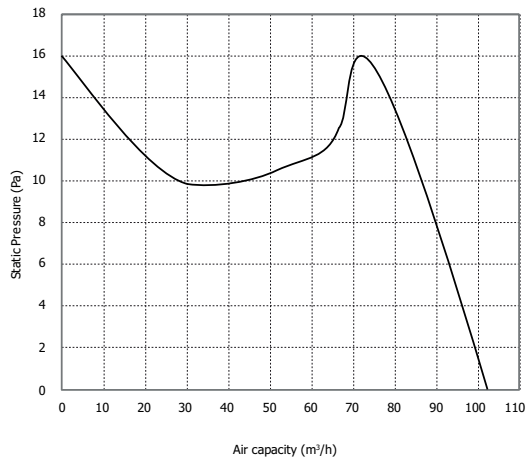

Performance

M100