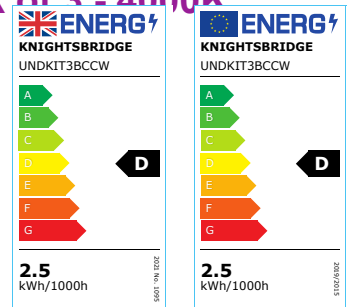

DATASHEET

UNDKIT3BCCW

230V IP20 2.5W LED Dimmable Under Cabinet Lights in Brushed Chrome - Pack of 3 - 4000K

www.mlaccessories.co.uk

MLA PART CODE	UNDKIT3BCCW
DESCRIPTION	230V IP20 2.5W LED Dimmable Under Cabinet Lights in Brushed Chrome - Pack of 3 - 4000K
NET WEIGHT (KG)	0.37
FINISH	Brushed Chrome
DIFFUSER	Opal
DIMENSIONS (MM)	Diameter - 68 Projection - 11
CUT-OUT (MM)	Cut-out Diameter - 63
CONSTRUCTION	Construction - Polycarbonate Construction 2 - & pressed steel
CLASS	II
IP RATING	IP20
WATTAGE (W)	2.5
LAMP TECHNOLOGY	SMD LED
LAMP INCLUDED	Yes
LUMENS (LM)	220
LUMENS LIGHT SOURCE ONLY (LM)	300
LUMEN TOLERANCE	5%
EFFICACY (LM/W)	62.49
CIRCUIT WATTAGE (W)	8.37
CCT	4000K
LIGHT COLOUR	Cool White
CRI	>80
SDCM	<6
RUNNING CURRENT (A)	0.04
DISPLACEMENT FACTOR	>0.7
SVM	0
PST-LM	0.01
BEAM ANGLE (DEGREES)	100

LIFE SPAN (HRS)	15,000
L70B50 LIFESPAN (HRS)	25,000
DIMMABLE	Trailing-edge only*
IC RATED	No
OPERATING TEMPERATURE	25°C
INPUT VOLTAGE	230V 50Hz
CABLE LENGTH (M)	2.5
CABLE GLAND INCLUDED	No
DRIVER	DRIVER TYPE - Constant Current MAX. OUTPUT - 16.5W OUTPUT VOLTAGE - 12-40V OUTPUT CURRENT - 350mA POWER FACTOR - 0.9 EFFICIENCY FULL LOAD - 81 ISOLATION - SELV AMBIENT TEMPERATURE (Ta) - 45°C CASE TEMPERATURE (Tc) - 90°C
WARRANTY	3year(s)
MANUFACTURED IN ACCORDANCE WITH	BS EN 60598
ORIGIN OF MANUFACTURE	China
DECLARATION OF CONFORMITY (HELD ON FILE)	Yes
EAN	5056270805567