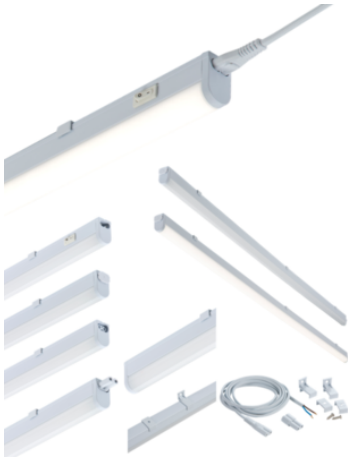

DATASHEET

UCLED18WW

230V 18W LED Linkable Striplight 3000K (1138mm)

www.mlaccessories.co.uk

MLA PART CODE	UCLED18WW
DESCRIPTION	230V 18W LED Linkable Striplight 3000K (1138mm)
NET WEIGHT (KG)	0.3
FINISH	White
DIFFUSER	Opal
DIMENSIONS (MM)	Length - 1138 Width - 22.8 Projection - 36
CONSTRUCTION	Construction - Polycarbonate
CLASS	II
IP RATING	IP20
WATTAGE (W)	18
LAMP TECHNOLOGY	LED
LAMP INCLUDED	Yes
LUMENS (LM)	1450
LUMENS LIGHT SOURCE ONLY (LM)	1850
LUMEN TOLERANCE	5%
EFFICACY (LM/W)	103.2
CIRCUIT WATTAGE (W)	18
CCT	3000K
LIGHT COLOUR	Warm White
CRI	>80
SDCM	<6
RUNNING CURRENT (A)	0.132
DISPLACEMENT FACTOR	>0.9
SVM	0.249
PST-LM	0.008
BEAM ANGLE (DEGREES)	145
LIFE SPAN (HRS)	30,000
L70B50 LIFESPAN (HRS)	54,000