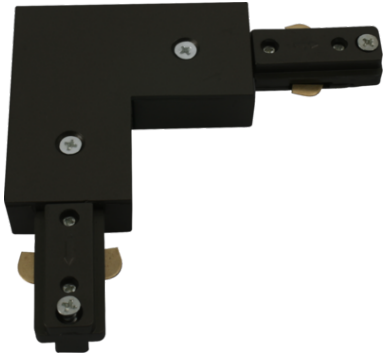

DATASHEET

TRKRA1BK

230V Track L Right Angle Connector - Black

www.mlaccessories.co.uk

MLA PART CODE	TRKRA1BK
DESCRIPTION	230V Track L Right Angle Connector - Black
NET WEIGHT (KG)	0.105
FINISH	Black
DIMENSIONS (MM)	Length - 108 Width - 35 Projection - 18
CONSTRUCTION	Construction - Polycarbonate Construction 2 - & copper
CLASS	I
IP RATING	IP20
INPUT VOLTAGE	230V 50Hz
WARRANTY	2year(s)
MANUFACTURED IN ACCORDANCE WITH	BS EN 60598
ORIGIN OF MANUFACTURE	China
DECLARATION OF CONFORMITY (HELD ON FILE)	Yes
EAN	5056270822991