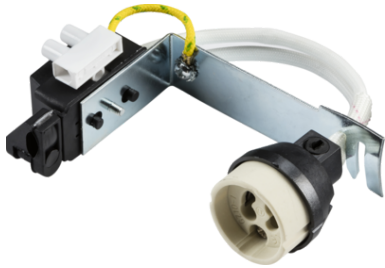

DATASHEET

LH03

GU10 Lampholder with Bridge

www.mlaccessories.co.uk

MLA PART CODE	LH03
DESCRIPTION	GU10 Lampholder with Bridge
CLASS	I
MAX. WATTAGE (W)	50
WARRANTY	1year(s)
ORIGIN OF MANUFACTURE	China
DECLARATION OF CONFORMITY (HELD ON FILE)	Yes
EAN	5055559133773