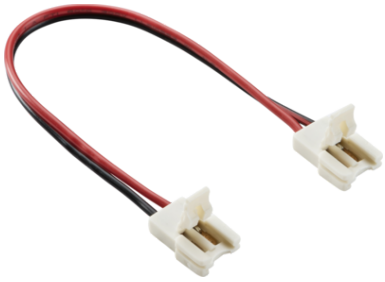

### LFCONSS2P

12V / 24V LED Flex Strip to Strip 150mm Connector - Single Colour

[www.mlaccessories.co.uk](http://www.mlaccessories.co.uk)

|  |   |
|--|---|
| MLA PART CODE                            | LFCONSS2P   |
| DESCRIPTION                              | 12V / 24V LED Flex Strip to Strip 150mm Connector - Single Colour |
| NET WEIGHT (KG)                          | 0.0037  |
| FINISH                                   | Black   |
| DIMENSIONS (MM)                          | Length - 132<br>Width - 11<br>Projection - 4.5                    |
| CONSTRUCTION                             | Construction - Polycarbonate                                      |
| CLASS                                    | III   |
| IP RATING                                | IP20  |
| INPUT VOLTAGE                            | 12/24V  |
| SECONDARY VOLTAGE                        | 12/24V  |
| WARRANTY                                 | 1year(s)  |
| ORIGIN OF MANUFACTURE                    | China   |
| DECLARATION OF CONFORMITY (HELD ON FILE) | Yes   |
| EAN                                      | 5056270829419   |