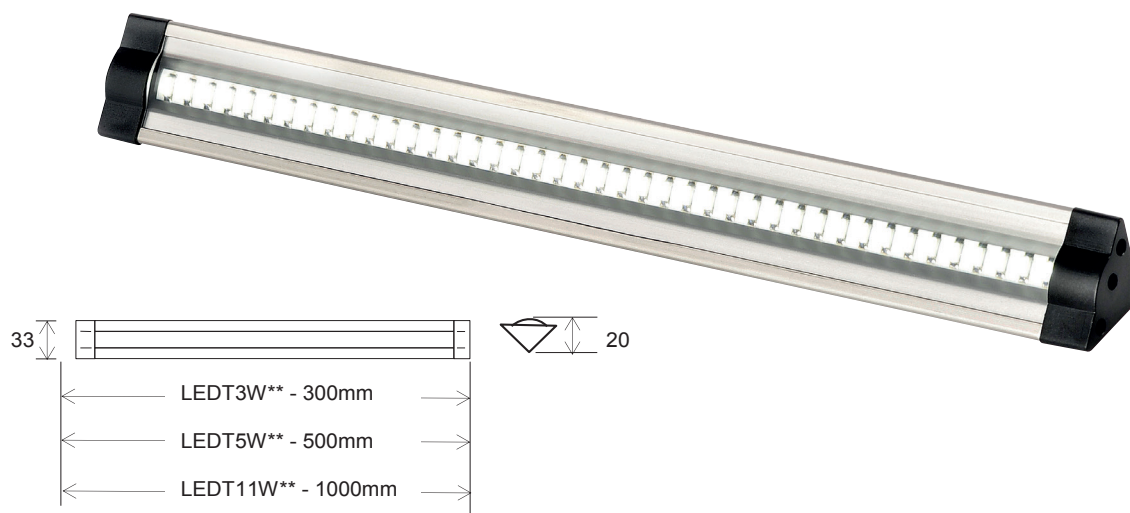

## Linear Triangular LED Strip Light

MLA part code:	LEDT5WWW	LEDT5WCW	LEDT5WR	LEDT5WG	LEDT5WB
<b>Description:</b>	Linear Triangular LED Strip Lights				
<b>Weight (kg):</b>	0.3				
<b>Wattage (W):</b>	5				
<b>Lumens:</b>	460	460	n/a	n/a	n/a
<b>Lumens per watt:</b>	92	92	n/a	n/a	n/a
<b>Beam angle:</b>	90°				
<b>Overall dimensions (mm):</b>	33 (h) 500 (l) 33 (w)				
<b>CCT:</b>	3000K	6000K			
<b>LED colours:</b>	Warm White	Cool White	Red	Green	Blue
<b>LED type:</b>	SMD				
<b>Running current (I):</b>	0.018A				
<b>Input voltage:</b>	24V DC				
<b>Construction:</b>	Extruded aluminium body polycarbonate end caps				
<b>Driver required:</b>	Yes 24V Constant Voltage				
<b>Class:</b>	Class III				
<b>IP rating:</b>	IP20				
<b>Warranty:</b>	1 Year				
<b>Supplied with:</b>	LEDTCLIP x 2, LEDTCON x 1, LED100 x 1				
<b>Photometric data:</b>	No				
<b>Dimmable:</b>	Yes with LEDIMMER (not supplied)				
<b>Instruction sheet:</b>	Yes				
<b>Origin of manufacture:</b>	China				
<b>Quality assurance system:</b>	ISO9001				
<b>Declaration of conformity (held on file):</b>	Yes				
<b>Manufactured &amp; accordance with:</b>	EN60598				