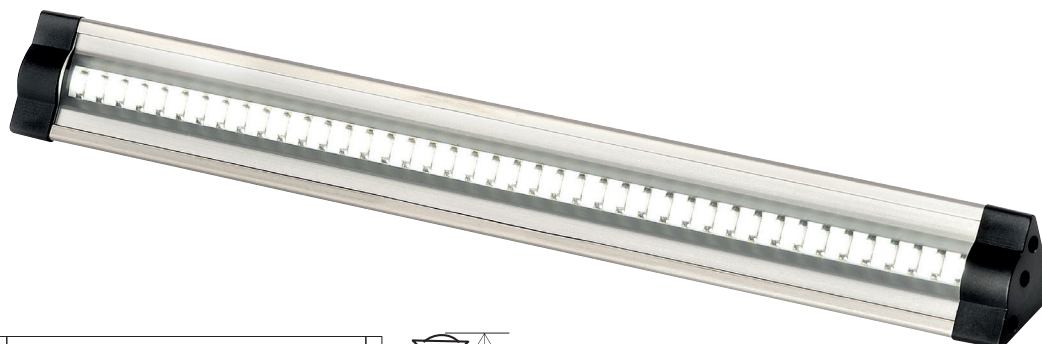

Linear Triangular LED Strip Light

MLA part code:	LEDT3WWW	LEDT3WCW	LEDT3WR	LEDT3WG	LEDT3WB
Description:	Linear Triangular LED Strip Lights				
Weight (kg):	0.2				
Wattage (W):	3				
Lumens:	280	280	n/a	n/a	n/a
Lumens per Watt:	93	93	n/a	n/a	n/a
Beam Angle:	90°				
Overall dimensions (mm):	33 (h) 300 (l) 33 (w)				
CCT:	3000K	6000K			
LED Colours:	Warm White	Cool White	Red	Green	Blue
LED type:	SMD				
Running current (I):	0.018A				
Input voltage:	24V DC				
Construction:	Extruded aluminium body polycarbonate end caps				
Driver required:	Yes 24V Constant Voltage				
Class:	Class III				
IP rating:	IP20				
Warranty:	1 Year				
Supplied with:	LEDTCLIP x 2, LEDTCON x 1, LED100 x 1				
Photometric data:	No				
Dimmable:	Yes with LEDIMMER (not supplied)				
Instruction sheet:	Yes				
Origin of Manufacture:	China				
Quality assurance system:	ISO9001				
Declaration of Conformity (held on file):	Yes				
Manufactured & accordance with:	EN60598				