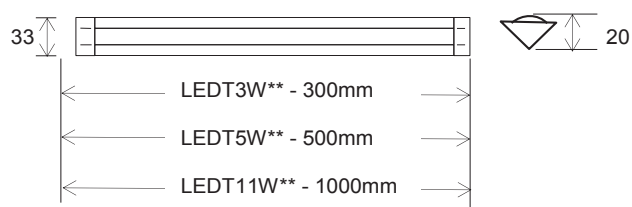

Linear Triangular LED Strip Light

MLA part code:	LEDT3WWW	LEDT3WCW	LEDT3WR	LEDT3WG	LEDT3WB
Description:	Linear Triangular LED Strip Lights				
Weight (kg):	0.2				
Wattage (W):	3				
Lumens:	280	280	n/a	n/a	n/a
Lumens per Watt:	93	93	n/a	n/a	n/a
Beam Angle:	90°				
Overall dimensions (mm):	33 (h) 300 (l) 33 (w)				
CCT:	3000K	6000K			
LED Colours:	Warm White	Cool White	Red	Green	Blue
LED type:	SMD				
Running current (I):	0.018A				
Input voltage:	24V DC				
Construction:	Extruded aluminium body polycarbonate end caps				
Driver required:	Yes 24V Constant Voltage				
Class:	Class III				
IP rating:	IP20				
Warranty:	1 Year				
Supplied with:	LEDTCLIP x 2, LEDTCON x 1, LED100 x 1				
Photometric data:	No				
Dimmable:	Yes with LEDIMMER (not supplied)				
Instruction sheet:	Yes				
Origin of Manufacture:	China				
Quality assurance system:	ISO9001				
Declaration of Conformity (held on file):	Yes				
Manufactured & accordance with:	EN60598				