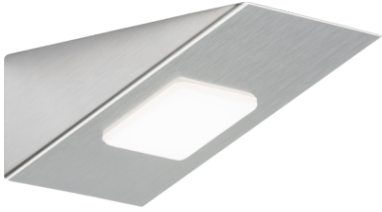

DATASHEET

LEDREC

12V DC 3W LED Rectangular Under Cabinet Light Satin Chrome

www.mlaccessories.co.uk

MLA PART CODE	LEDREC
DESCRIPTION	12V DC 3W LED Rectangular Under Cabinet Light Satin Chrome
FINISH	Brushed Steel
DIFFUSER	Opal
DIMENSIONS (MM)	Length - 141 Width - 86 Projection - 55
CONSTRUCTION	Construction - Pressed steel
CLASS	III
IP RATING	IP20
WATTAGE (W)	3
LAMP TECHNOLOGY	LED
LAMP INCLUDED	Yes
LUMENS (LM)	90
LUMEN TOLERANCE	5%
EFFICACY (LM/W)	32.1
CCT	4000K
LIGHT COLOUR	Cool White
BEAM ANGLE (DEGREES)	110
LIFE SPAN (HRS)	50,000
DIMMABLE	No
INPUT VOLTAGE	12V DC
CABLE LENGTH (M)	1.5
DRIVER	DRIVER TYPE - Constant Voltage
WARRANTY	1year(s)
ORIGIN OF MANUFACTURE	China
DECLARATION OF CONFORMITY (HELD ON FILE)	Yes
EAN	5055832938316