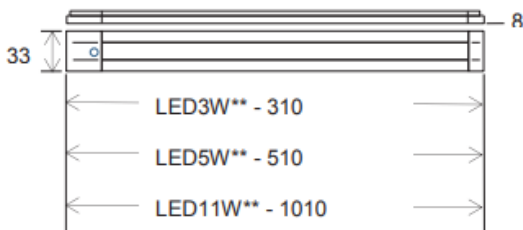

DATA SHEET:

LED5WB/ LED5WCW/ LED5WWW

ISSUE: DCOCT19VOL3

24V 5W LED Linkable Flat Striplight

MLA part code	LED5WB	LED5WCW	LED5WWW
Description	24V 5W LED Linkable Flat Striplight		
Finish	Black / Brushed Chrome		
Nett weight (kg)	0.25		
Dimensions (mm)	Length – 510 Width – 33 Projection – 8		
Wattage (W)	5		
Lumens (lm)	n/a	580lm \pm 5%	625lm \pm 5%
Efficacy (lm/W)	n/a	116	125
CCT	n/a	6000K	3000K
Input voltage	24V DC		
Construction	Extruded Aluminium / Polycarbonate		
Class	Class III		
IP rating	IP20		
Dimmable	Yes, with LEDDIMMER or LEDTD1 (not included)		
Warranty	1 Year		
Origin of Manufacture	China		
Declaration of Conformity (held on file)	Yes		
Manufactured in accordance with	BS EN 60598		
EAN	5055559133124	5055559129929	5055559116585