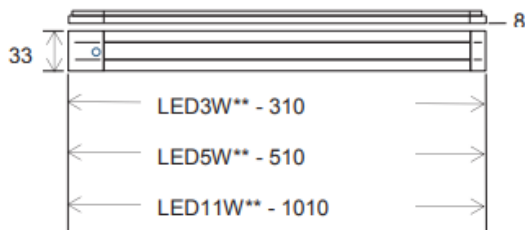

#### 24V 3W LED Linkable Flat Striplight

MLA part code	LED3WB	LED3WCW	LED3WWW
<b>Description</b>	24V 3W LED Linkable Flat Striplight		
<b>Finish</b>	Black / Brushed Chrome		
<b>Nett weight (kg)</b>	0.15		
<b>Dimensions (mm)</b>	Length – 310 Width – 33 Projection – 8		
<b>Wattage (W)</b>	3		
<b>Lumens (lm)</b>	n/a	385lm $\pm$ 5%	395lm $\pm$ 5%
<b>Efficacy (lm/W)</b>	n/a	128	131
<b>CCT</b>	n/a	6000K	3000K
<b>CRI</b>	n/a	<80	
<b>Input voltage</b>	24V DC		
<b>Construction</b>	Extruded Aluminium / Polycarbonate		
<b>Class</b>	Class III		
<b>IP rating</b>	IP20		
<b>Dimmable</b>	Yes, with LEDDIMMER or LEDTD1 (not included)		
<b>Warranty</b>	1 Year		
<b>Origin of Manufacture</b>	China		
<b>Declaration of Conformity (held on file)</b>	Yes		
<b>Manufactured in accordance with</b>	BS EN 60598		
<b>EAN</b>	5055559101673	5055559102595	5055559129950