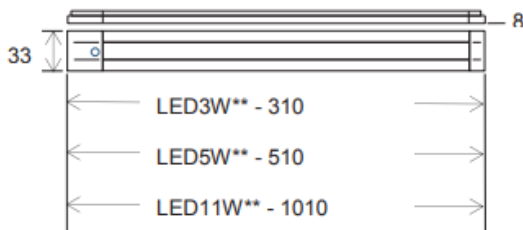

DATA SHEET:

LED11WB/ LED11WCW/ LED11WWW

ISSUE: DCOCT19VOL3

24V 11W LED Linkable Flat Striplight

MLA part code	LED11WB	LED11WCW	LED11WWW
Description	24V 11W LED Linkable Flat Striplight		
Finish	Black / Brushed Chrome		
Nett weight (kg)	0.4		
Dimensions (mm)	Length – 1010 Width – 33 Projection – 8		
Wattage (W)	11		
Lumens (lm)	n/a	1320lm \pm 5%	1325lm \pm 5%
Efficacy (lm/W)	n/a	120	120
CCT	n/a	6000K	3000K
Input voltage	24V DC		
Construction	Extruded Aluminium / Polycarbonate		
Class	Class III		
IP rating	IP20		
Dimmable	Yes, with LEDDIMMER or LEDTD1 (not included)		
Warranty	1 Year		
Origin of Manufacture	China		
Declaration of Conformity (held on file)	Yes		
Manufactured in accordance with	BS EN 60598		
EAN	5055559116127	5055559133544	5055559115373