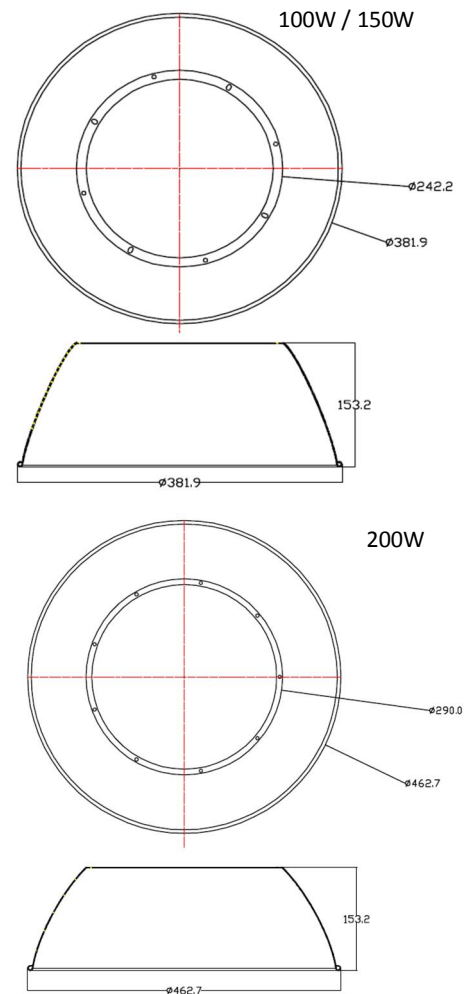

High Bay Reflector

| MLA part code | HBLR1 | HBLR2 |
|-----------------------|---|---|
| Description | HBL Reflector | |
| Nett weight (kg) | 0.34 | 0.43 |
| Dimensions (mm) | Diameter – 381.9 Base diameter – 242.2 Projection – 153.2 | Diameter – 462.7 Base diameter – 290 Projection – 153.2 |
| Beam angle | 80° | |
| Construction | Aluminium | |
| Warranty | 1 Year | |
| Origin of Manufacture | China | |
| EAN | 5055832978008 | 5055832978046 |