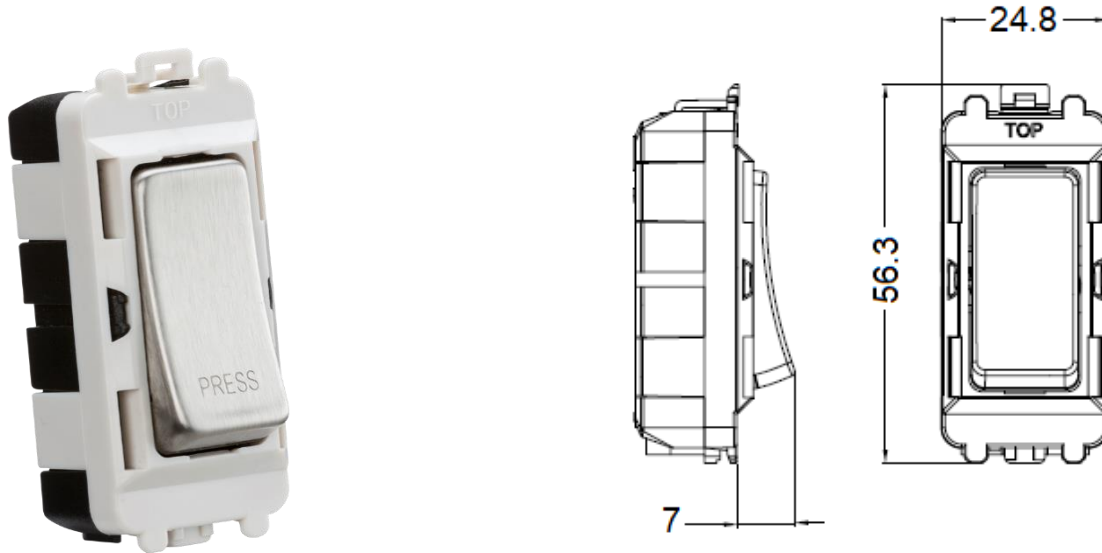

## 20AX 2-way retractive SP module marked "PRESS"

MLA part code	GDM006BC	GDM006MW	GDM006PC	GDM006U	GDM006MB
<b>Description</b>	20AX 2-way retractive single pole module marked "PRESS"				
<b>Finish</b>	Brushed chrome	Matt white	Polished chrome	White	Matt black
<b>Nett weight (kg)</b>	0.027				
<b>Dimensions (mm)</b>	Width – 24.8 Height – 56.3 Projection – 7				
<b>Input voltage</b>	Mains 230V 50Hz				
<b>Min. mounting depth (mm)</b>	35				
<b>Maximum load (A)</b>	20AX				
<b>IP rating</b>	IP20				
<b>Terminal capacity</b>	3 x 1.5mm or 2 x 2.5mm				
<b>Construction</b>	Steel & ABS				
<b>Warranty</b>	15 years				
<b>Origin of Manufacture</b>	China				
<b>Declaration of Conformity (held on file)</b>	Yes				
<b>Manufactured in accordance with</b>	BS EN 60669-1				
<b>EAN</b>	5055832963639	5055832963646	5055832963653	5055832963660	5056270801026