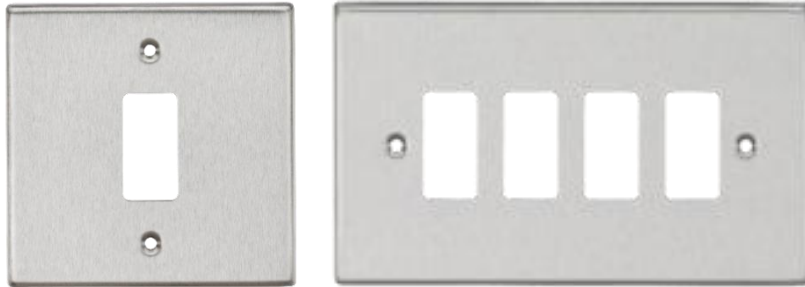

### GDCSxBC

Grid Faceplate - Square Edge  
Brushed Chrome

[www.mlaccessories.co.uk](http://www.mlaccessories.co.uk)

MLA PART CODE	GDCS1BC	GDCS2BC	GDCS3BC	GDCS4BC	GDCS6BC	GDCS8BC	GDCS9BC	GDCS12BC
DESCRIPTION	1G Grid Faceplate	2G Grid Faceplate	3G Grid Faceplate	4G Grid Faceplate	6G Grid Faceplate	8G Grid Faceplate	9G Grid Faceplate	12G Grid Faceplate
FINISH	Brushed Chrome							
NETT WEIGHT (KG)	0.083	0.078	0.124	0.120	0.193	0.184	0.234	0.224
DIMENSIONS (MM)	Height – 89 Width – 89 Projection – 10.5		Height – 89 Width – 149.3 Projection – 10.5		Height – 149.3 Width – 149.3 Projection – 10.5		Height – 209.60 Width – 149.3 Projection – 10.5	
CONSTRUCTION	Premium grade steel							
IP RATING	IP20							
WARRANTY	15 Years							
ORIGIN OF MANUFACTURE	China							
DECLARATION OF CONFORMITY (HELD ON FILE)	Yes							
MANUFACTURED IN ACCORDANCE WITH	BS EN 60670-1							
EAN	5055832996842	5055832996859	5055832996866	5055832996873	5055832996880	5055832996897	5055832996903	5055832996910