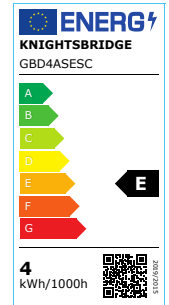

DATASHEET

GBD4ASESC

230V 4W LED SES Clear Golf Ball Filament Lamp
2700K Dimmable

www.mlaccessories.co.uk

MLA PART CODE	GBD4ASESC
DESCRIPTION	230V 4W LED SES Clear Golf Ball Filament Lamp 2700K Dimmable
NET WEIGHT (KG)	0.018
DIFFUSER	Clear
DIMENSIONS (MM)	Diameter - 45 Height - 78
CONSTRUCTION	Construction - Glass
IP RATING	IP20
WATTAGE (W)	4
LAMP TECHNOLOGY	LED Filament
LAMP TYPE	Golf Ball
LAMP BASE	E14
LUMENS (LM)	490
LUMEN TOLERANCE	10%
EFFICACY (LM/W)	132.2
CIRCUIT WATTAGE (W)	3.7
CCT	2700K
LIGHT COLOUR	Warm White
CRI	>80
SDCM	<6
RUNNING CURRENT (A)	0.022
DISPLACEMENT FACTOR	>0.7
SVM	0.159
PST-LM	0.029
BEAM ANGLE (DEGREES)	310
L70B50 LIFESPAN (HRS)	15,000
DIMMABLE	Yes*
OPERATING TEMPERATURE	-20~40°C
INPUT VOLTAGE	230V 50Hz