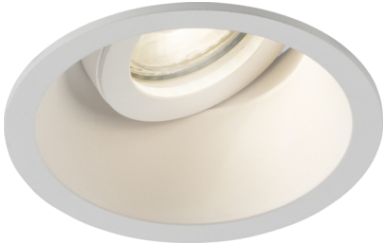

DATASHEET

DIB1TRW

Dipa Single Tilt Round Anti-Glare Downlight White

www.mlaccessories.co.uk

MLA PART CODE	DIB1TRW
DESCRIPTION	Dipa Single Tilt Round Anti-Glare Downlight White
NET WEIGHT (KG)	0.0965
FINISH	White
DIMENSIONS (MM)	Diameter - 93 Projection - 3 Recessed Depth - 39 Minimum Void - 90
CUT-OUT (MM)	Cut-out Diameter - 82
CONSTRUCTION	Construction - Die-cast aluminium
CLASS	II
IP RATING	IP20
MAX. WATTAGE (W)	10
LAMP BASE	GU10
LAMP INCLUDED	No
LED COMPATIBLE	Yes
DIMMABLE	Lamp dependent
IC RATED	No
INPUT VOLTAGE	230V 50Hz
WARRANTY	5year(s)
MANUFACTURED IN ACCORDANCE WITH	BS EN 60598
ORIGIN OF MANUFACTURE	China
DECLARATION OF CONFORMITY (HELD ON FILE)	Yes
EAN	5056270872996