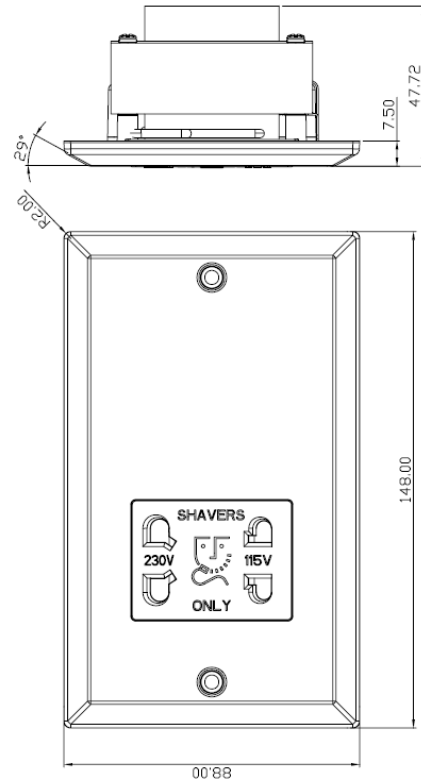

Dual voltage shaver socket

Dual voltage shaver sockets come complete with transformer and isolated mains supply which is safe and suitable for bathroom use.

MLA part code	CV89PC	CV89PCG	CV89PCW
Description	115-230V Dual Voltage Shaver Socket		
Finish	Bevel Edge Polished Chrome		
Insert	Black	Grey	White
Dimensions (mm)	Height - 148 Width - 88 Projection - 7.5		
Net weight (kg)	0.662		
Minimum mounting depth	47mm		
Input voltage	Mains 230V 50Hz		
Maximum load	20VA		
IP rating	IP41		
Terminal capacity	2 x 2.5mm ² or 1 x 4.0mm ²		
Warranty	15 Years		
Construction	Premium grade steel		
Origin of manufacture	China		
Manufactured in accordance with	BS EN 61558-2-5, BS EN 61558-1		
Declaration of Conformity (held on file)	Yes		
EAN	5055832912392	5055832969358	5055832912422