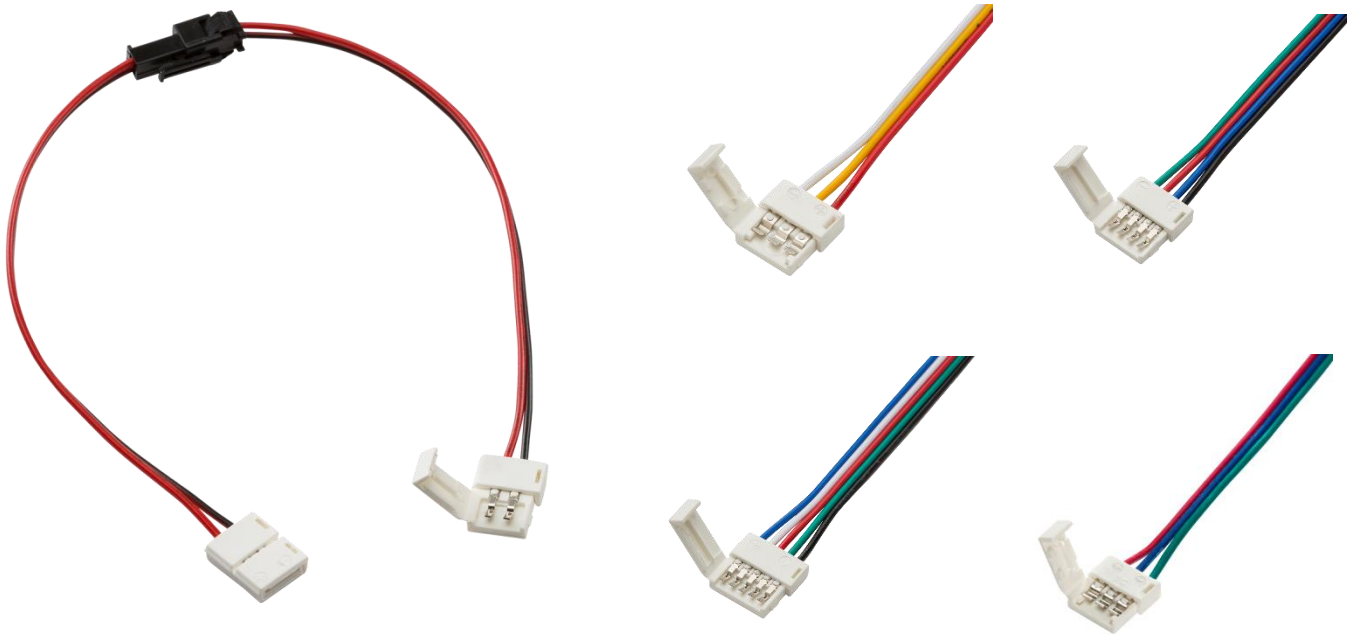

**LED Flex Connector (with male and female connector)**

	CONFLEX2P	CONFLEX3P	CONFLEX4P	CONFLEX5P	CONFLEXCHS
<b>Description</b>	12V / 24V LED Flex Connectors				
<b>Compatible with</b>	Single Colour 8mm LED Flex	CCT 10mm LED Flex	RGB 10mm LED Flex	RGBW 12mm LED Flex	IP20 RGB Chaser Flex
<b>Nett weight (kg)</b>	0.003	0.003	0.003	0.004	0.003
<b>Dimensions (mm)</b>	Length - 355				
<b>Input voltage</b>	12V/24V				
<b>Insulation class</b>	Class III				
<b>IP rating</b>	IP20				
<b>Warranty</b>	3 Years				
<b>Origin of Manufacture</b>	China				
<b>EAN</b>	5055832982050	5055832982074	5055832982098	5055832982074	5056270800005