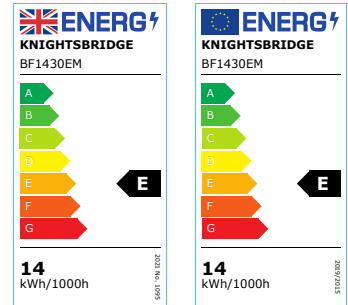

DATASHEET

BF1430EM

230V IP44 14W BF LED Emergency Bulkhead
300mm 1020lm 6000K

www.mlaccessories.co.uk

MLA PART CODE	BF1430EM
DESCRIPTION	230V IP44 14W BF LED Emergency Bulkhead 300mm 1020lm 6000K
NET WEIGHT (KG)	0.85
FINISH	White
DIFFUSER	Opal
DIMENSIONS (MM)	Diameter - 291 Projection - 97 Base Diameter - 255
CONSTRUCTION	Construction - Polycarbonate Construction 2 - & acrylic
CLASS	II
IP RATING	IP44
WATTAGE (W)	14
LAMP TECHNOLOGY	SMD LED
LAMP INCLUDED	Yes
LUMENS (LM)	1020
LUMENS LIGHT SOURCE ONLY (LM)	1450
LUMEN TOLERANCE	5%
EFFICACY (LM/W)	65.5
LUMENS EMERGENCY MODE (LM)	283
CIRCUIT WATTAGE (W)	15.4
CCT	6000K
LIGHT COLOUR	Daylight
CRI	>80
RUNNING CURRENT (A)	0.07
DISPLACEMENT FACTOR	>0.9
SVM	0.001
PST-LM	0.028
BEAM ANGLE (DEGREES)	115