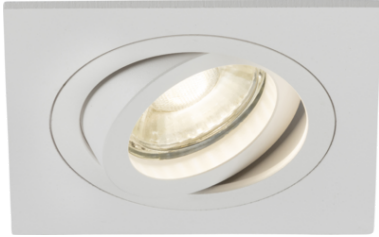

DATASHEET

AMA1TSW

Ambar Single Tilt Square Downlight White

www.mlaccessories.co.uk

MLA PART CODE	AMA1TSW
DESCRIPTION	Ambar Single Tilt Square Downlight White
NET WEIGHT (KG)	0.128
FINISH	White
DIMENSIONS (MM)	Length - 92 Width - 92 Projection - 3 Recessed Depth - 22 Minimum Void - 70
CUT-OUT (MM)	Cut-out Diameter - 82
CONSTRUCTION	Construction - Aluminium
CLASS	II
IP RATING	IP20
MAX. WATTAGE (W)	10
LAMP BASE	GU10
LAMP INCLUDED	No
LED COMPATIBLE	Yes
DIMMABLE	Lamp dependent
IC RATED	No
INPUT VOLTAGE	230V 50Hz
WARRANTY	5year(s)
MANUFACTURED IN ACCORDANCE WITH	BS EN 60598
ORIGIN OF MANUFACTURE	China
DECLARATION OF CONFORMITY (HELD ON FILE)	Yes
EAN	5056270872873