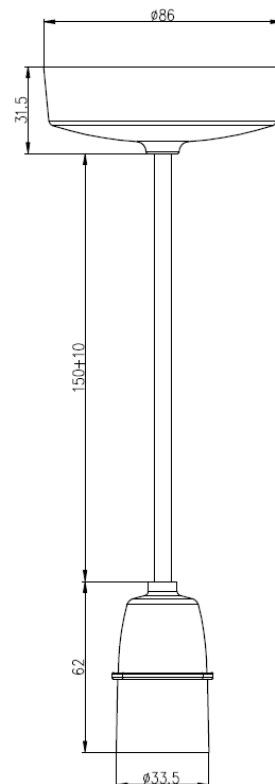

T2 6" pendant set

Traditional style 6" pendant lamp for use with lamp shades. Easy to fit. T2 rated (max. 100W) with bayonet fitting.

Dimensions (mm)	86 (diameter) x 243.5 (overall length)
Net. Weight (kg)	0.14
Voltage	230V
Load	100W
IP rating	IP20
Lamp base	Bayonet (B22)
Terminal capacity	2 x 1.0mm ² or 2 x 1.5mm ²
Standard	BS 3676: 1989
Warranty	1 year
Construction	Thermoset resin
Origin of manufacture	China
Quality Assurance System	ISO9001
Declaration of Conformity (held on file)	Yes
Unit barcode (EAN-13)	5055559133629