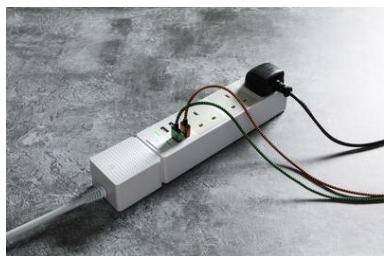

DATASHEET

3GKW

Smart 3G surge protected extension lead with Quad USB Charger

www.mlaccessories.co.uk

MLA PART CODE	3GKW
DESCRIPTION	Smart 3G surge protected extension lead with Quad USB Charger
NET WEIGHT (KG)	0.647
FINISH	White
INSERT COLOUR	Grey
DIMENSIONS (MM)	Length - 296 Width - 60 Projection - 43
CONSTRUCTION	Construction - ABS Construction 2 - & polycarbonate
CLASS	I
IP RATING	IP20
INPUT VOLTAGE	230V 50Hz
LOAD/MAX. LOAD	2300W
BUILT-IN TECHNOLOGY	Surge and Overload Protection
NO. OF USB PORTS	4
NO. OF TYPE-A PORTS	4
USB CHARGING	5V DC 2.4A (shared)
WIRELESS RANGE	>40m dependent on environment
CONNECTIVITY	WiFi
CABLE LENGTH (M)	1.5
CABLE TYPE	H05VV-F 3-core 1.5mm
WARRANTY	2year(s)
ORIGIN OF MANUFACTURE	China
DECLARATION OF CONFORMITY (HELD ON FILE)	Yes
EAN	5056270808094