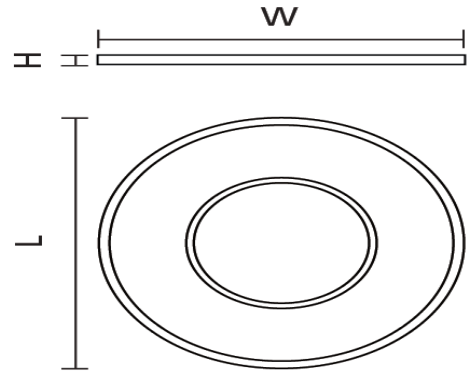

Commercial

Avon Pro Chrome Bezel

Avon Pro Bezels

General Data

Mounting options	Ceiling
General Application	Commercial | Industrial | Residential

Electrical Data

Driver Output (V)	60-75

Physical Data

Housing colour	Chrome
Body material	PC Plastic
Diffuser finish	Matt
Nominal Product Length (mm)	88
Nominal Product Width (mm)	88
Nominal Product Height (mm)	4
Weight (kg)	0.016

Product Relations