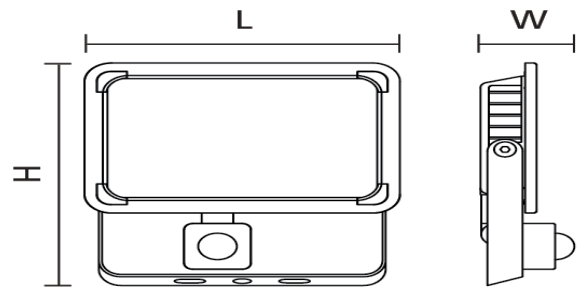

### Lifford Floodlight AC 30W 4000K PIR - Black

• Diecast aluminium body • Angled bracket for ease of installation • Supplied with 1M prewired H05RN-F cable • Solid state PIR sensor

## General Data

<b>Technology</b>	LED
<b>Mounting options</b>	Wall
<b>Install Options</b>	Bracket
<b>Electrical Connector Type</b>	Flying Lead
<b>Input Cable</b>	1M H05RN-F 3-Core
<b>Input Electrical Connection</b>	Live   Neutral   Earth
<b>General Application</b>	Residential   Commercial   Industrial
<b>Operating Temperature Range °C</b>	-20 - +30
<b>Warranty (Years)</b>	3