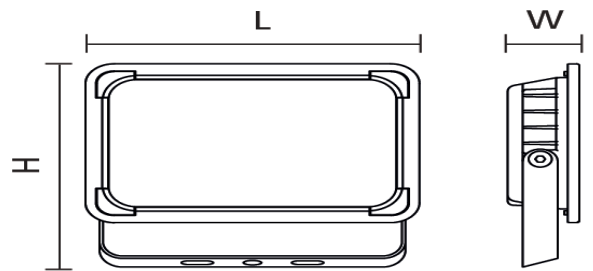

## General Data

<b>Technology</b>	LED
<b>Mounting options</b>	Wall
<b>Install Options</b>	Bracket
<b>Electrical Connector Type</b>	Flying Lead
<b>Input Cable</b>	1M H05RN-F 3-Core
<b>Input Electrical Connection</b>	Live   Neutral   Earth
<b>General Application</b>	Residential   Commercial   Industrial
<b>Operating Temperature Range °C</b>	-20 - +30
<b>Warranty (Years)</b>	3

## Physical Data

Housing colour	Black RAL 9017
Body material	Diecast Aluminium
IP Rating	65
IK Rating	8
Diffuser Material	Tempered Glass
Diffuser finish	Clear
Nominal Product Length (mm)	141
Nominal Product Width (mm)	150
Nominal Product Height (mm)	29
Weight (kg)	0.36