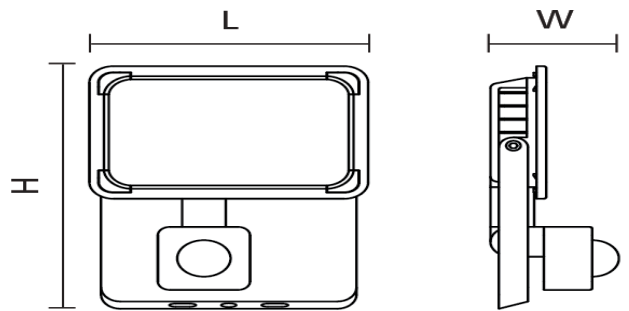

### Lifford Floodlight AC 10W 4000K PIR - Black

• Diecast aluminium body • Angled bracket for ease of installation • Supplied with 1M prewired H05RN-F cable • Solid state PIR sensor

## General Data

<b>Technology</b>	LED
<b>Mounting options</b>	Wall
<b>Install Options</b>	Bracket
<b>Electrical Connector Type</b>	Flying Lead
<b>Input Cable</b>	1M H05RN-F 3-Core
<b>Input Electrical Connection</b>	Live   Neutral   Earth
<b>General Application</b>	Residential   Commercial   Industrial
<b>Operating Temperature Range °C</b>	-20 - +30
<b>Warranty (Years)</b>	3