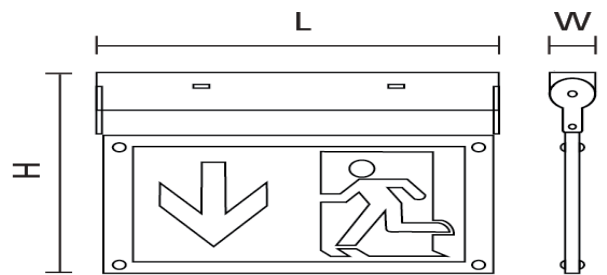

### General Data

<b>Technology</b>	LED
<b>Mounting options</b>	Ceiling Wall
<b>Install Options</b>	20mm Cut Out
<b>Electrical Connector Type</b>	Push fit terminal
<b>Input Cable</b>	0.75-2.5mm <sup>2</sup>
<b>Input Electrical Connection</b>	Neutral P Live
<b>General Application</b>	Commercial   Industrial   Educational
<b>Operating Temperature Range °C</b>	0 - +30
<b>Warranty (Years)</b>	5